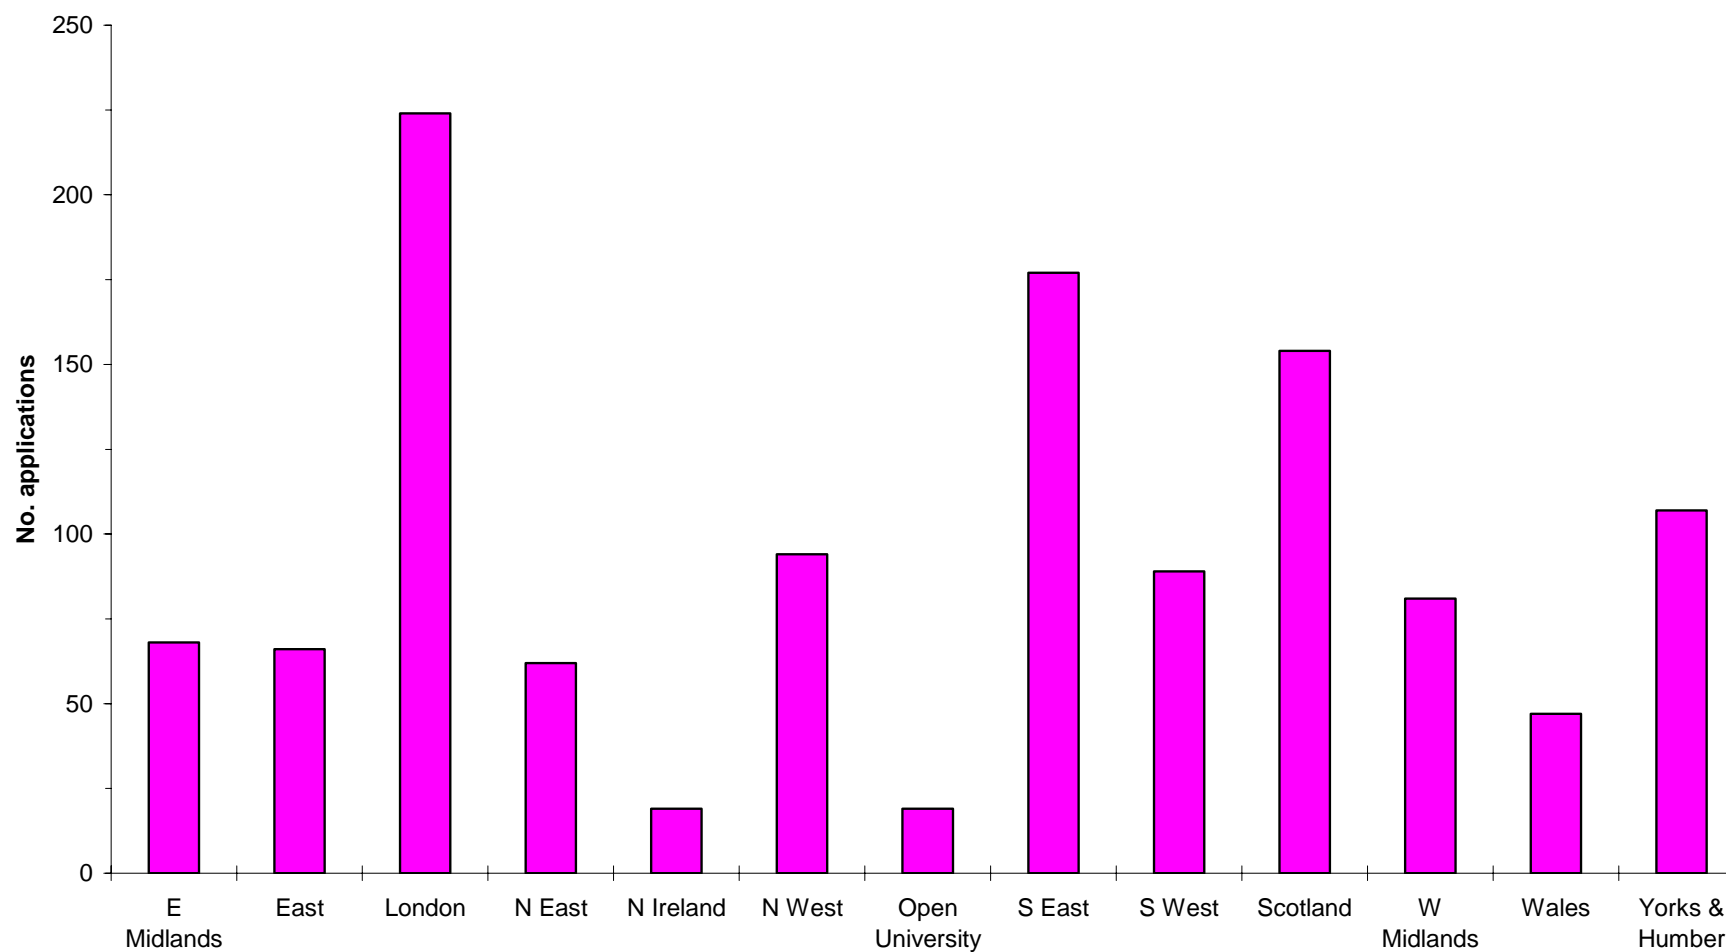

Economic and Social Research Council: Grant Awards 2008/09

1. Awards under responsive mode were analysed by research organisation and UK region.
2. Of 91 research organisations (RO) applying for responsive mode grants, 21% were in London.

Region	No. HEIs applying*	No. HEIs funded
E. Midlands	6	4
East	6	4
London	19	12
N. East	5	2
N. West	7	4
South East	9	7
South West	6	4
W. Midlands	5	4
Yorks and Humber	8	5
Open University	1	1
Scotland	14	9
Wales	3	2
N. Ireland	2	1

* excludes nine HEIs with 10 or fewer applications; no data available on amounts awarded

3. All of the 19 ROs in London were higher education institutions.

London RO	No. applications
Birkbeck	8
Brunel	16
City	14
East London	5
Goldsmiths	9
Greenwich	2
Imperial	8
Institute of Education	22
King's	15
Kingston	3
London Metropolitan	6
London School of Economics	36
Middlesex	8
Queen Mary	10
Roehampton	6
Royal Holloway	10
School of Oriental and African Studies	5
University College London	34
Westminster	7

4. The percent of successful applications for London was 21% (48 awards from 224 applications), similar to four other regions and slightly less than Scotland (23% from 154 applications).
5. Of the 48 grants awarded to London, 13 (=27%) were to University College London, 10 (=21%) to London School of Economics and six (=13%) to the Institute of Education.
6. Source: www.timeshighereducation.co.uk/story.asp?sectioncode=26&storycode=407995&c=1 (accessed 31 July 2009).

ESRC Responsive Mode Research Grants, 2008/09: applications by Region