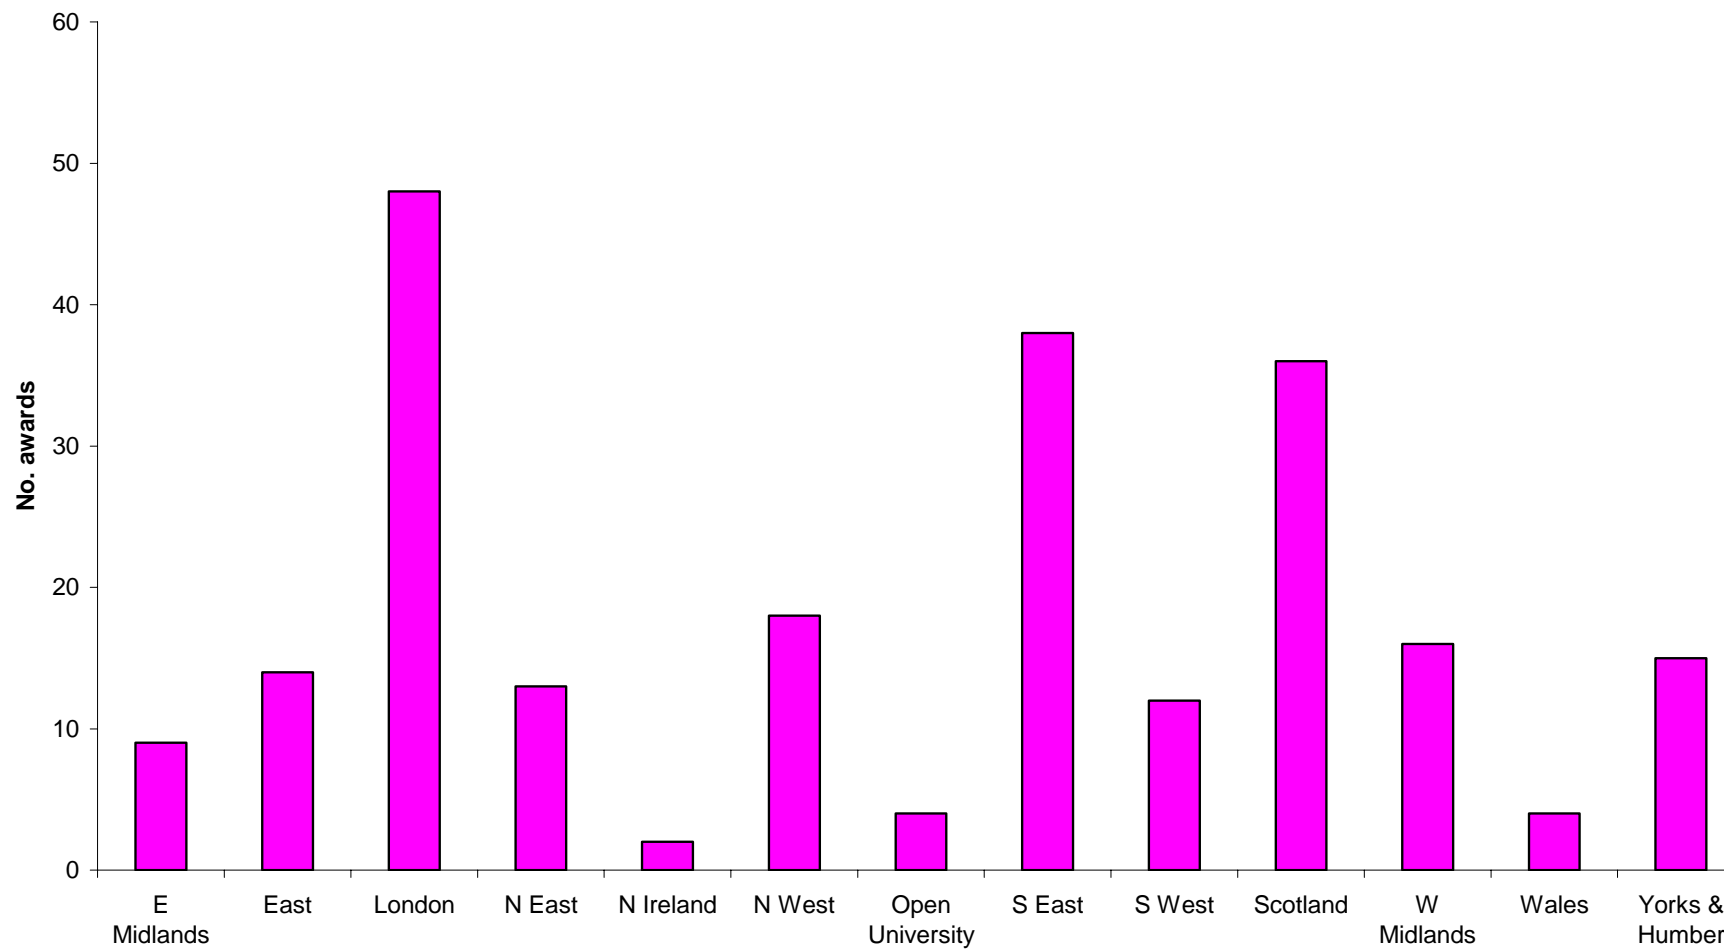

ESRC Responsive Mode Research Grants, 2008/09: awards by Region