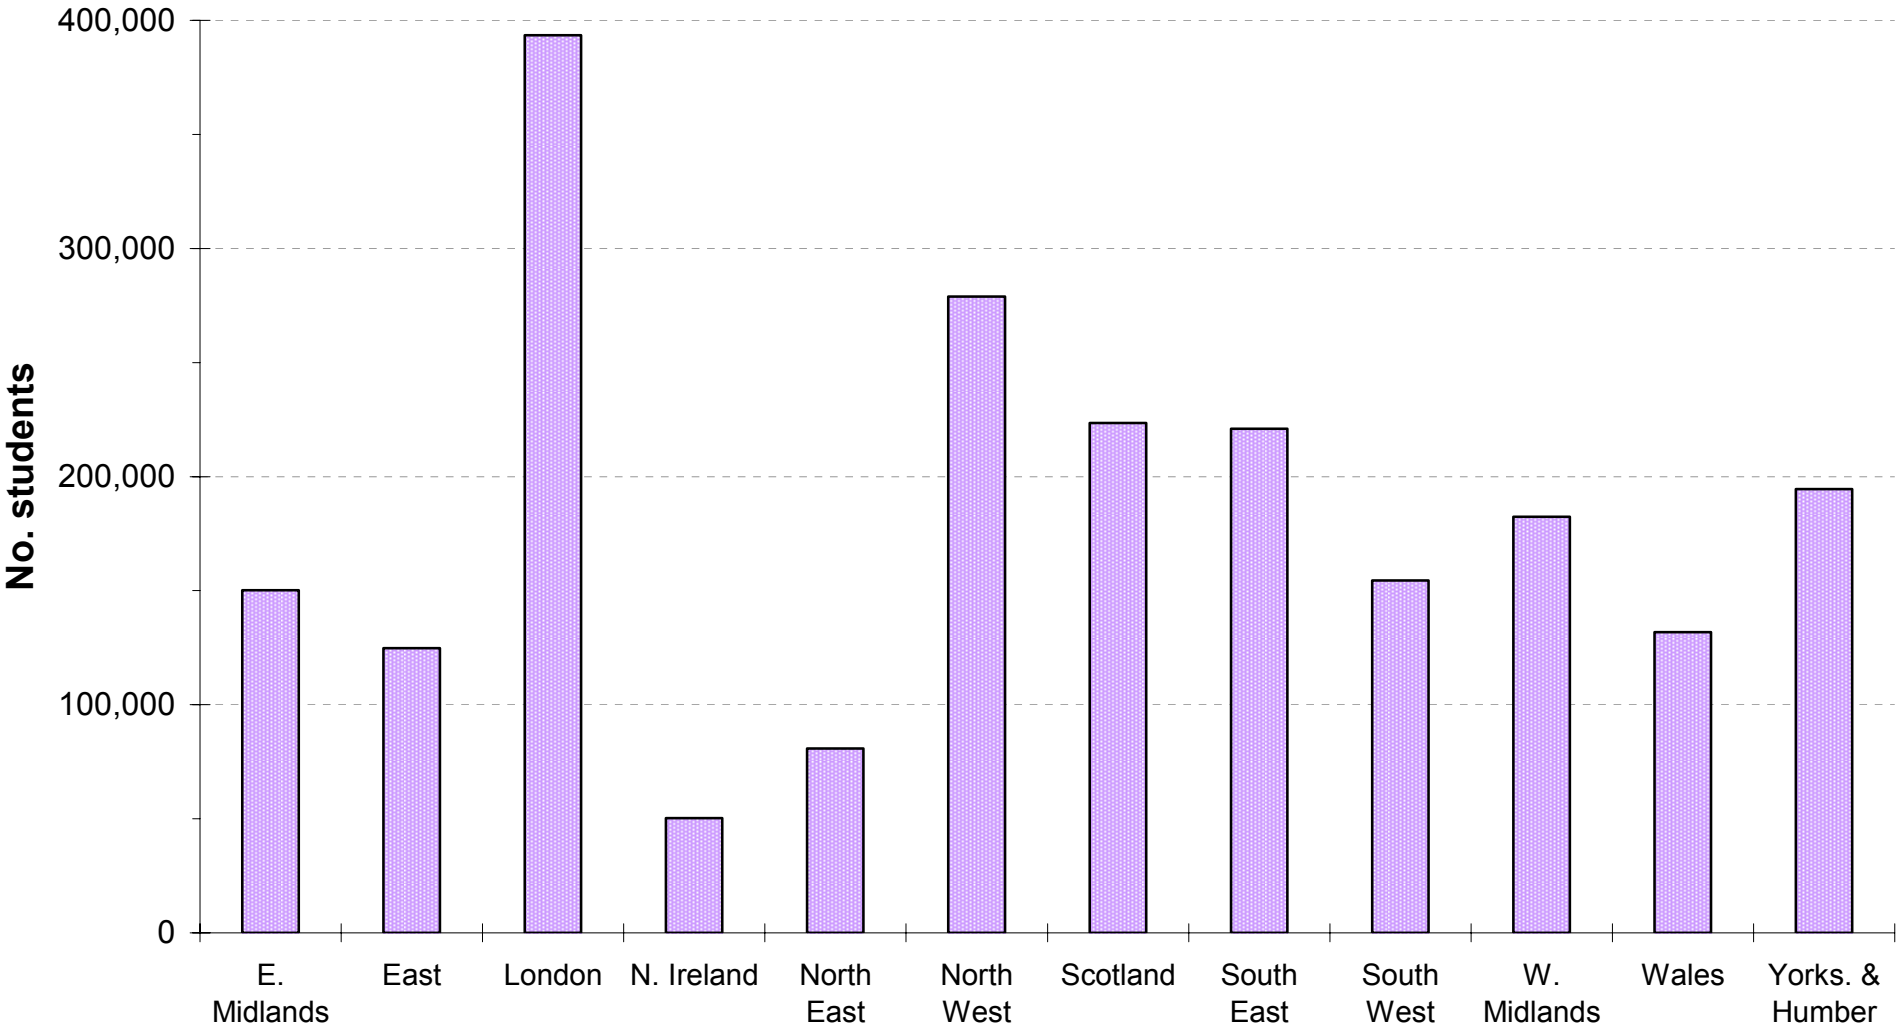

HESA Students in Higher Education Institutions, 2006/07: HE Students in UK Regions