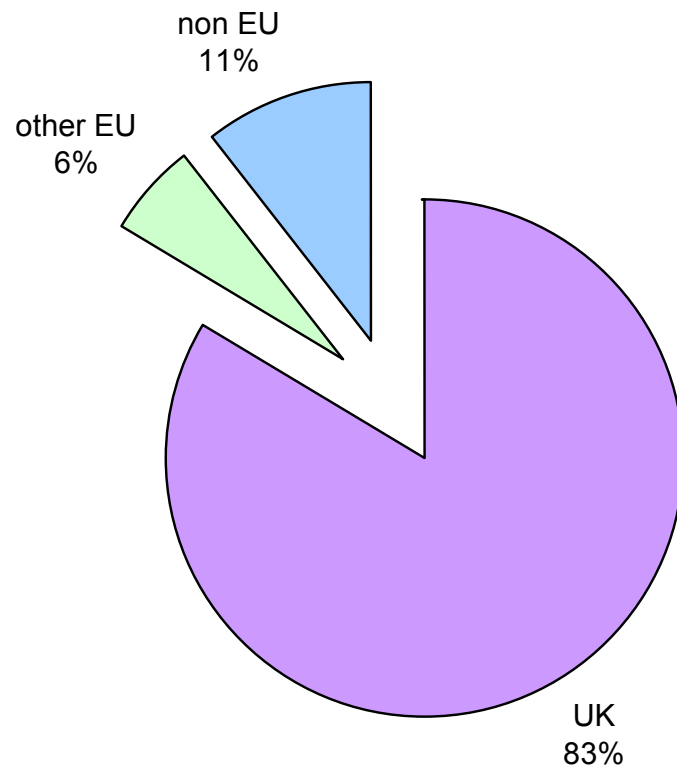

HESA Students in Higher Education Institutions, 2006/07: Domicile of students in London Region

Undergraduate Students (n = 276,525)