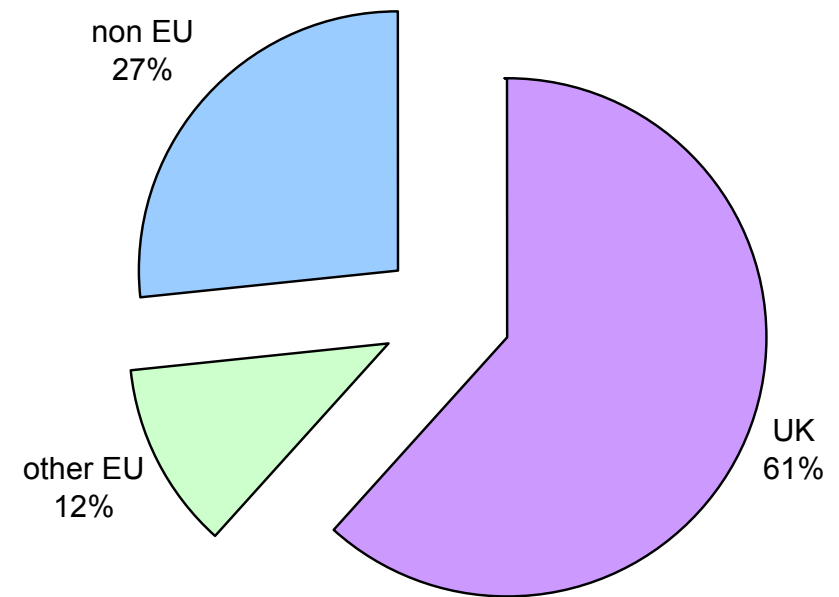

## HESA Students in Higher Education Institutions 2006/07

- A total of 393,560 students were registered at London Higher Education (HE) institutions in 2006/07, a small increase from the 391,800 students in the previous academic year
- The London region had the highest numbers of HE students in the UK, with 17% of 2.4 million UK students
- 70% of students in London were registered for undergraduate courses and 30% for postgraduate courses
- 84% of 276,525 undergraduates came from the UK while 62% of 117,040 postgraduates were from the UK
- Overseas student numbers, at 89,925, made up just under 25% of all HE students in London
- 72% of undergraduates studied full time whereas 48% of postgraduates were full time
- Women students made up 59% of undergraduate and 55% of the postgraduate numbers, respectively
- The top three subjects were business studies, subjects allied to medicine and creative arts and design
- 54% of 47,955 first degree students achieved an upper second or first class award
- 9% of 34,235 higher degrees were at PhD level
- 10% of 22,860 other undergraduate awards were for foundation degrees

Source: Higher Education Statistics Agency (HESA) Students In Higher Education Institutions 2006/2007. Copyright Higher Education Statistics Agency Ltd. March 2008. HESA cannot accept responsibility for any inference or conclusions derived from the data by third parties. Reproduced by permission of the Higher Education Statistics Agency Limited. All figures refer to 42 publicly funded HEI's in the London Government Office Region including Royal Holloway, University of London. Figures do not include data for the Open University in London. ALL MEDIA ENQUIRIES TO BE ADDRESSED TO HESA NOT LONDON HIGHER.

HESA Students in Higher Education Institutions, 2006/07: HE Students in UK Regions

HESA Students in Higher Education Institutions, 2006/07: Domicile of students in London Region

Undergraduate Students (n = 276,525)

Postgraduate Students (n = 117,040)