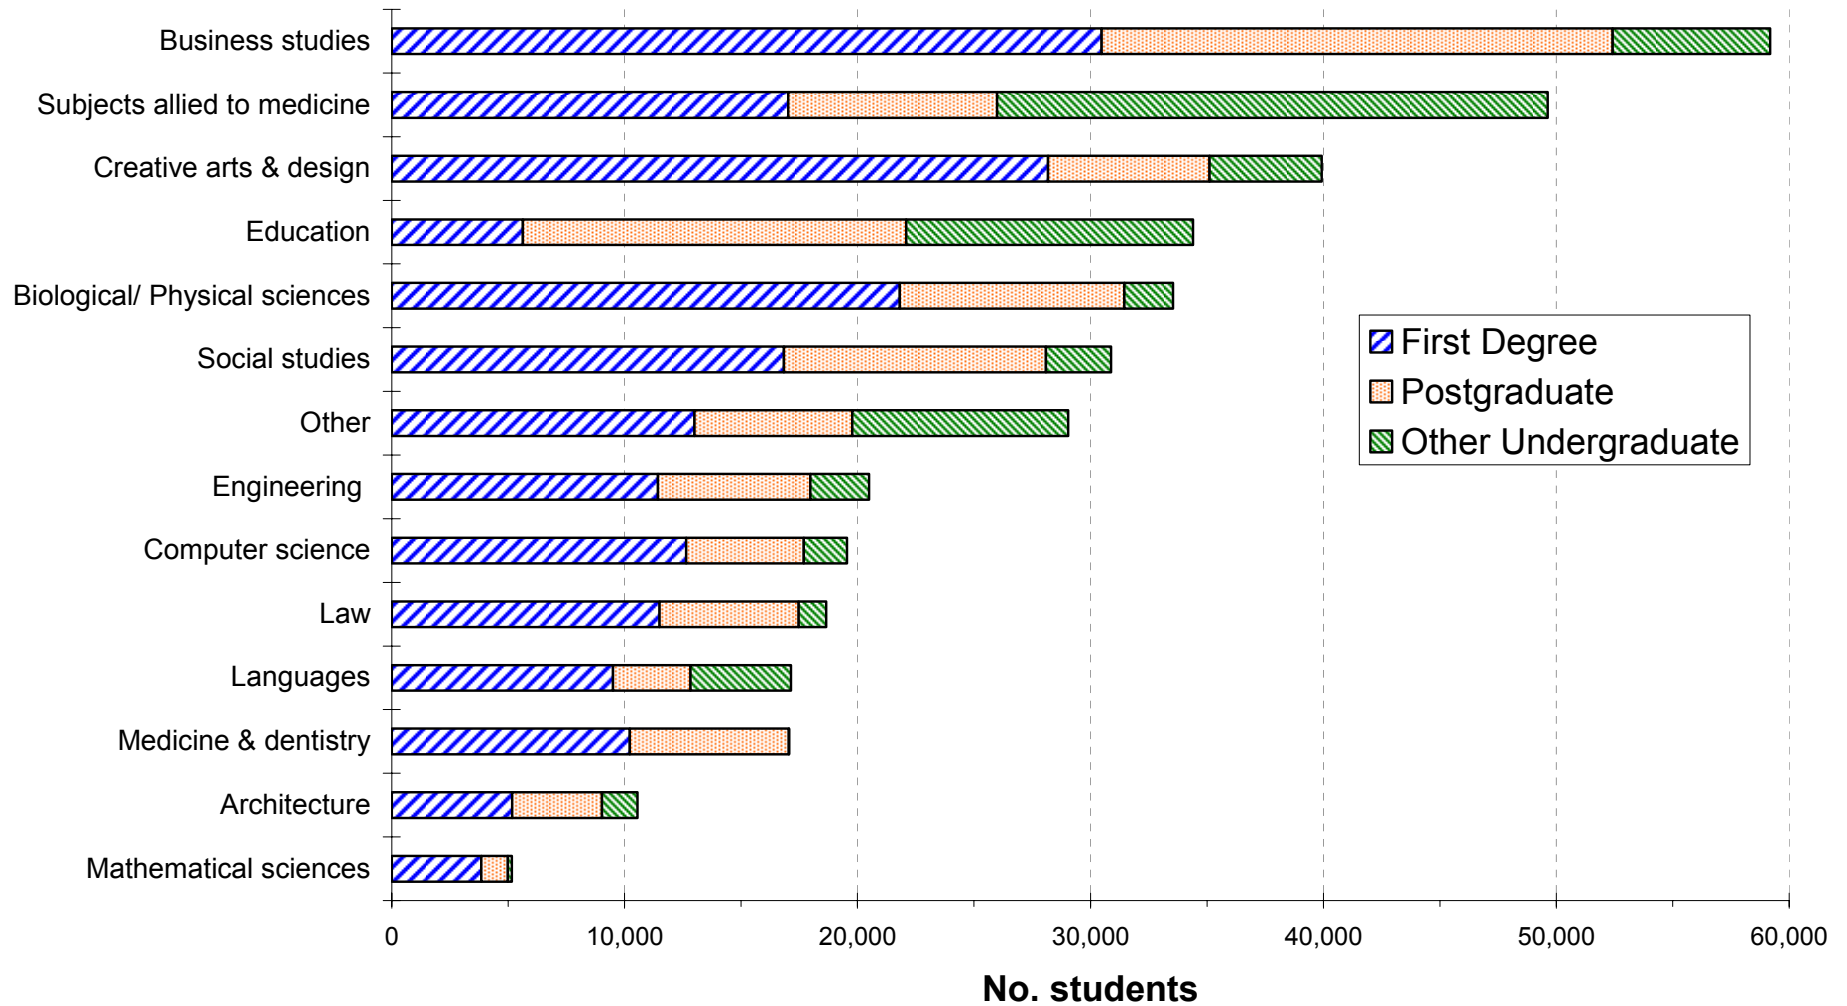

HESA Students in Higher Education Institutions, 2006/07: Subjects studied in London Region