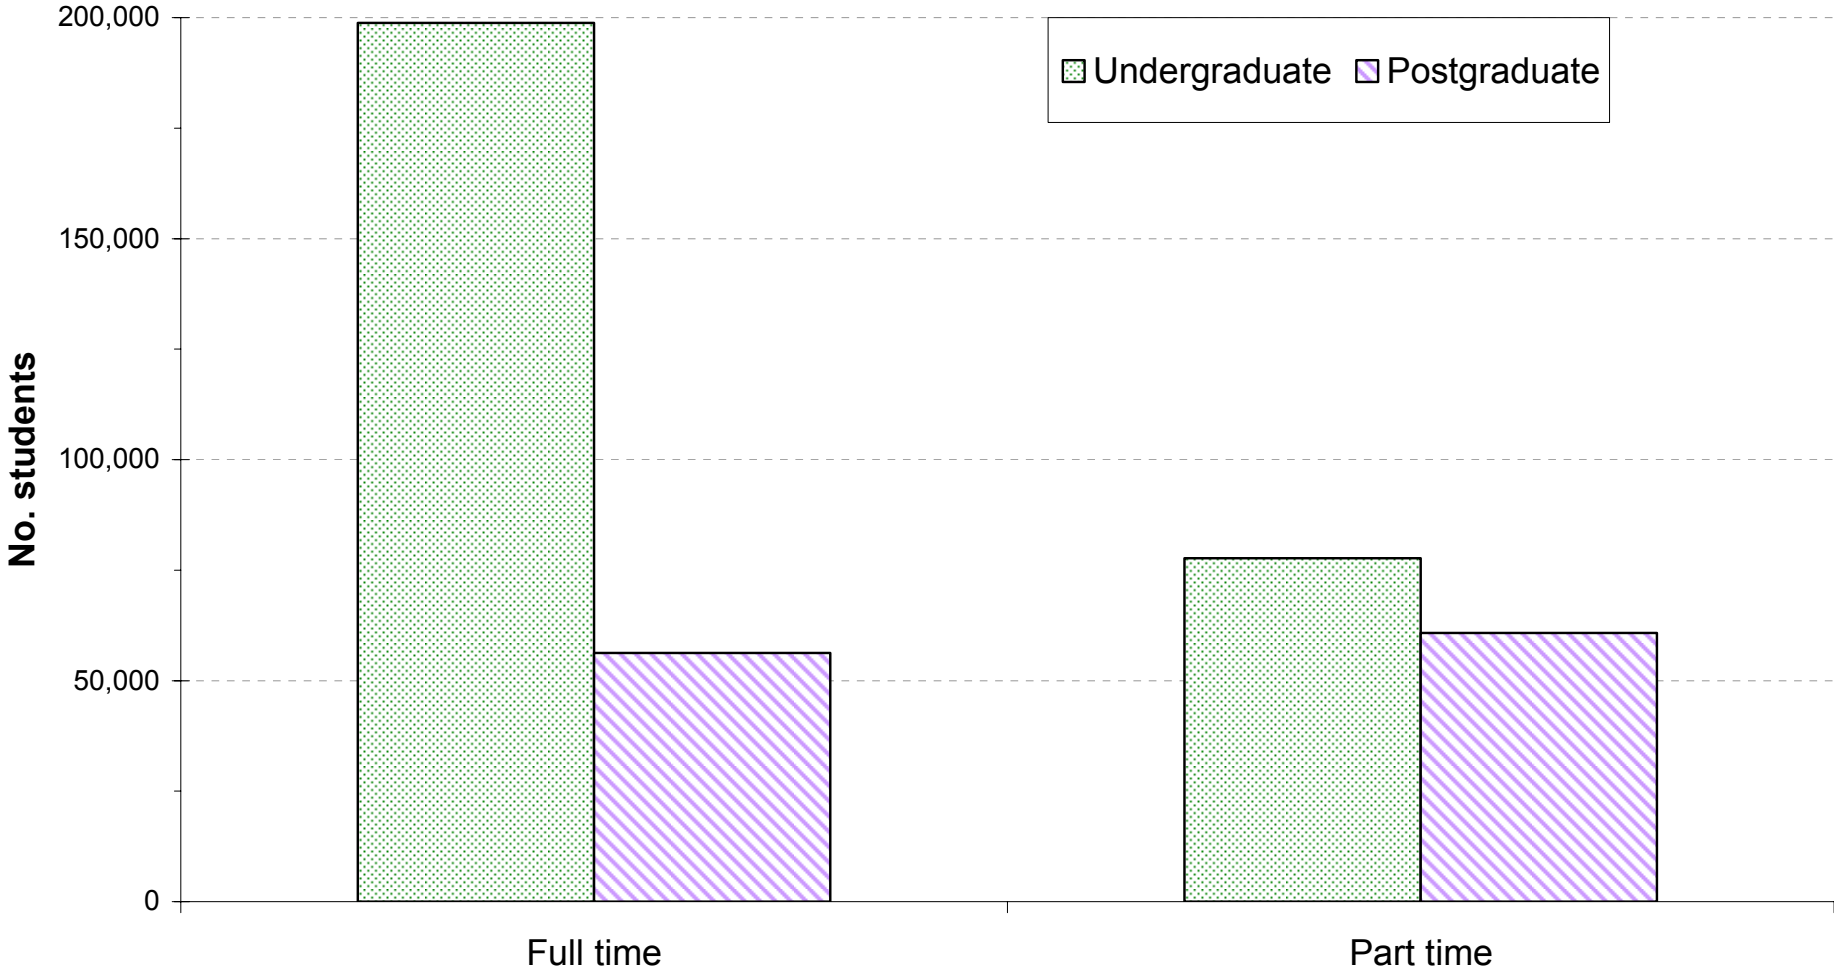

HESA Students in Higher Education Institutions, 2006/07: Gender of students in London Region

HESA Students in Higher Education Institutions, 2006/07: Study mode by students in London Region