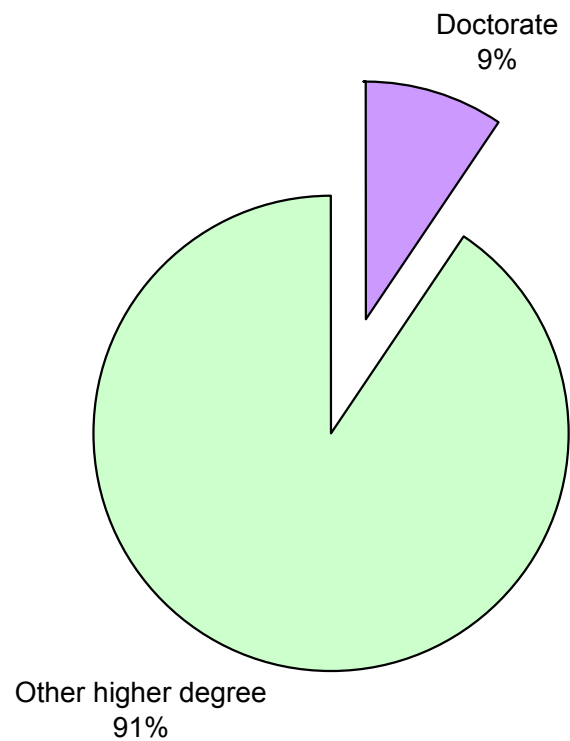

HESA Students in Higher Education Institutions, 2006/07: Qualifications by postgraduates in London Region

Higher Degree (n = 34,235)