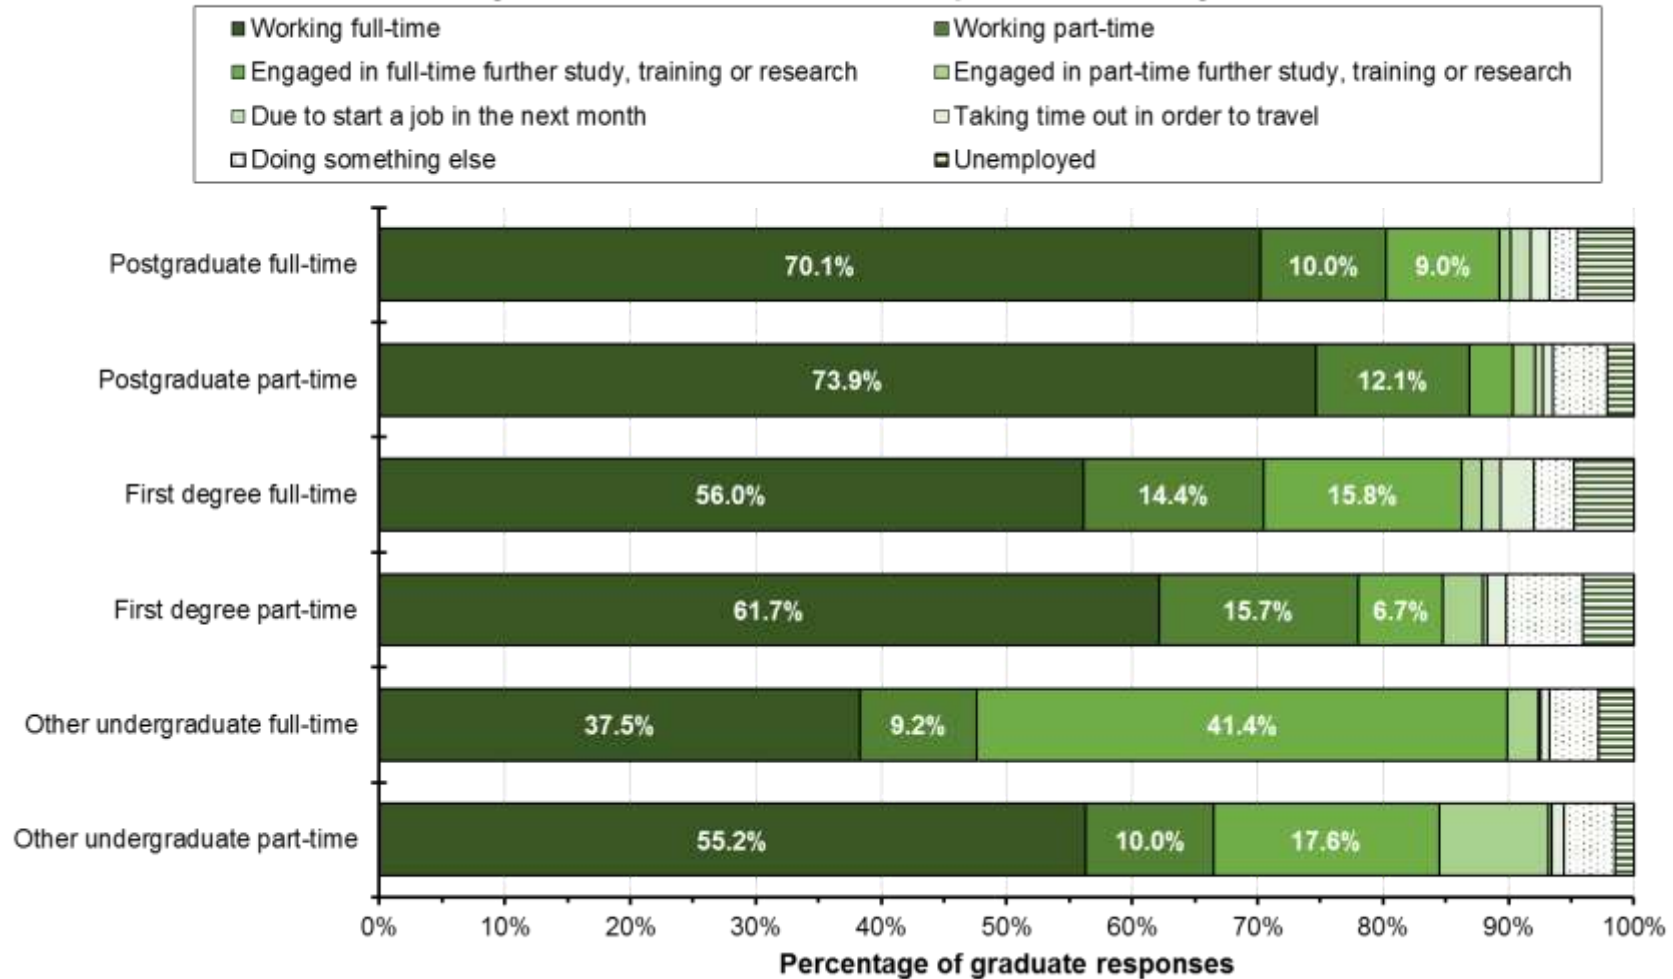

### FIRST DESTINATIONS OF GRADUATES FROM LONDON 2014/15

1. Graduates are currently surveyed six months after completing their higher education (HE) studies on their initial work or study activities;
2. In the latest survey 164 HE institutions in the UK provided returns including 39 HE institutions in London;
3. Over 67,800 UK and other EU graduates from London HE institutions responded, forming 17% of all 399,350 respondents in the UK;
4. In London 72% of UK and other EU graduates were in work, 17% were carrying out further studies or combining work and further study, while 5% were unemployed, but there were differences according to level and mode of study;
5. These figures were similar to [findings for all of the UK](#) where 72% were in work, 19% in further studies or combining work and further study, and 5% unemployed;
6. Less than 12% of graduates from London were unemployed, travelling and/or engaged in another activity outside of work or study;
7. Graduates who had studied part-time were more likely to have permanent or open-ended employment contracts;
8. About 72% of UK-domiciled graduates who studied in London found employment in the capital, and a further 19% were working in the East of England or the South East;
9. Combining response rates for all London HE institutions indicated a greater variation in survey responses with full- and part-time postgraduates compared to graduates of first degree or other undergraduate studies.

Activities of UK and Other EU graduates from  
 London HEIs by level and mode

FIRST DESTINATIONS OF GRADUATES FROM LONDON 2014/15

UK and Other EU graduates from HEIs in London  
by level, mode and most important activity