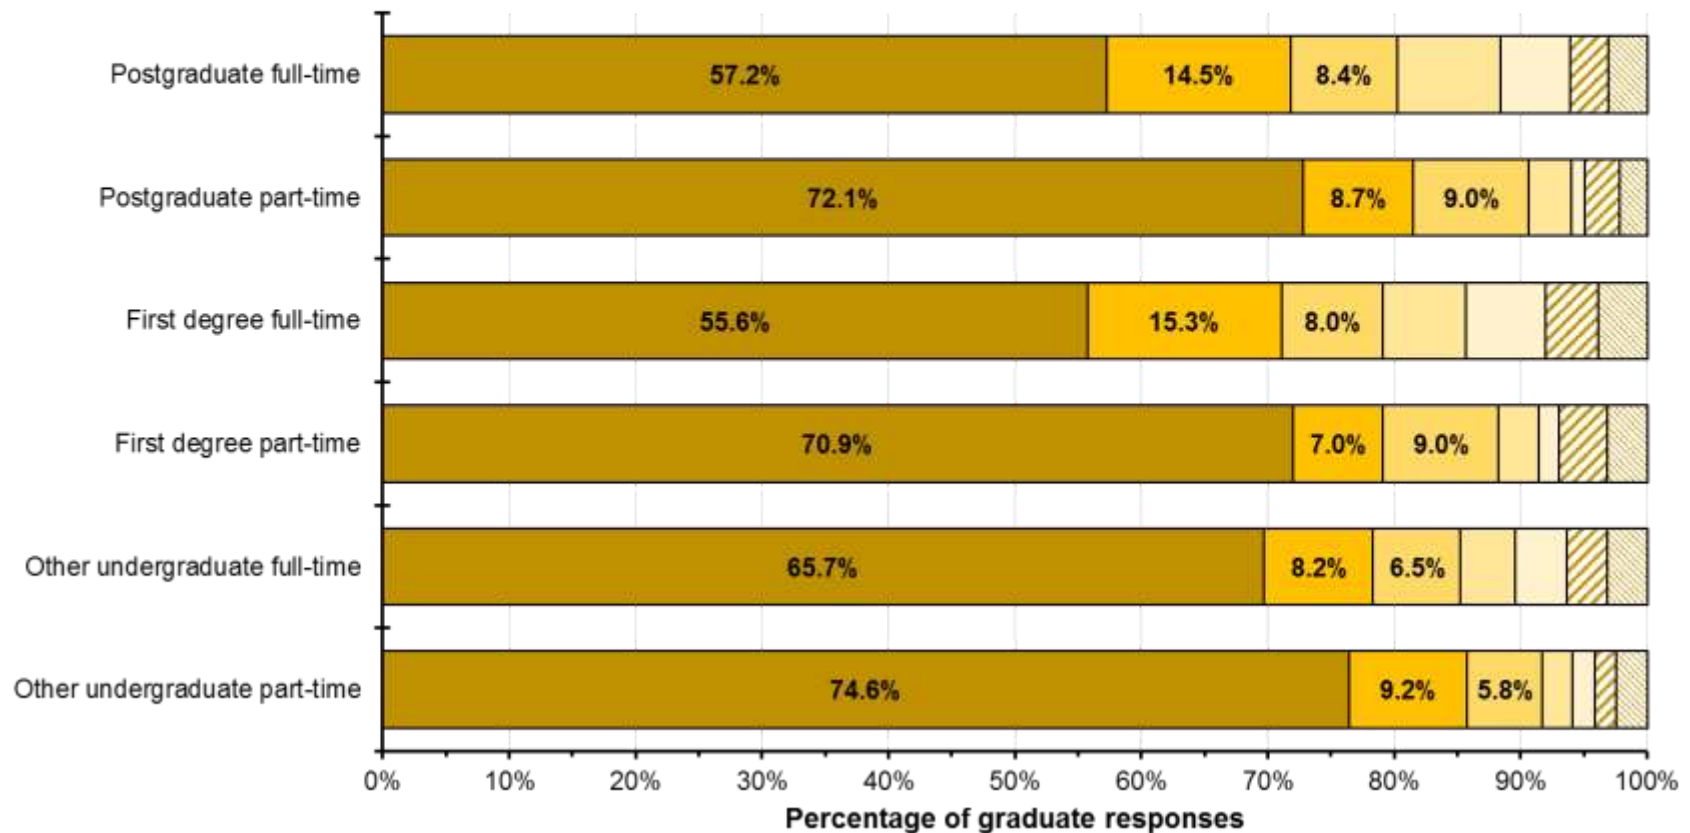

FIRST DESTINATIONS OF GRADUATES FROM LONDON 2014/15

Employment basis of UK and Other EU graduates from London HEIs