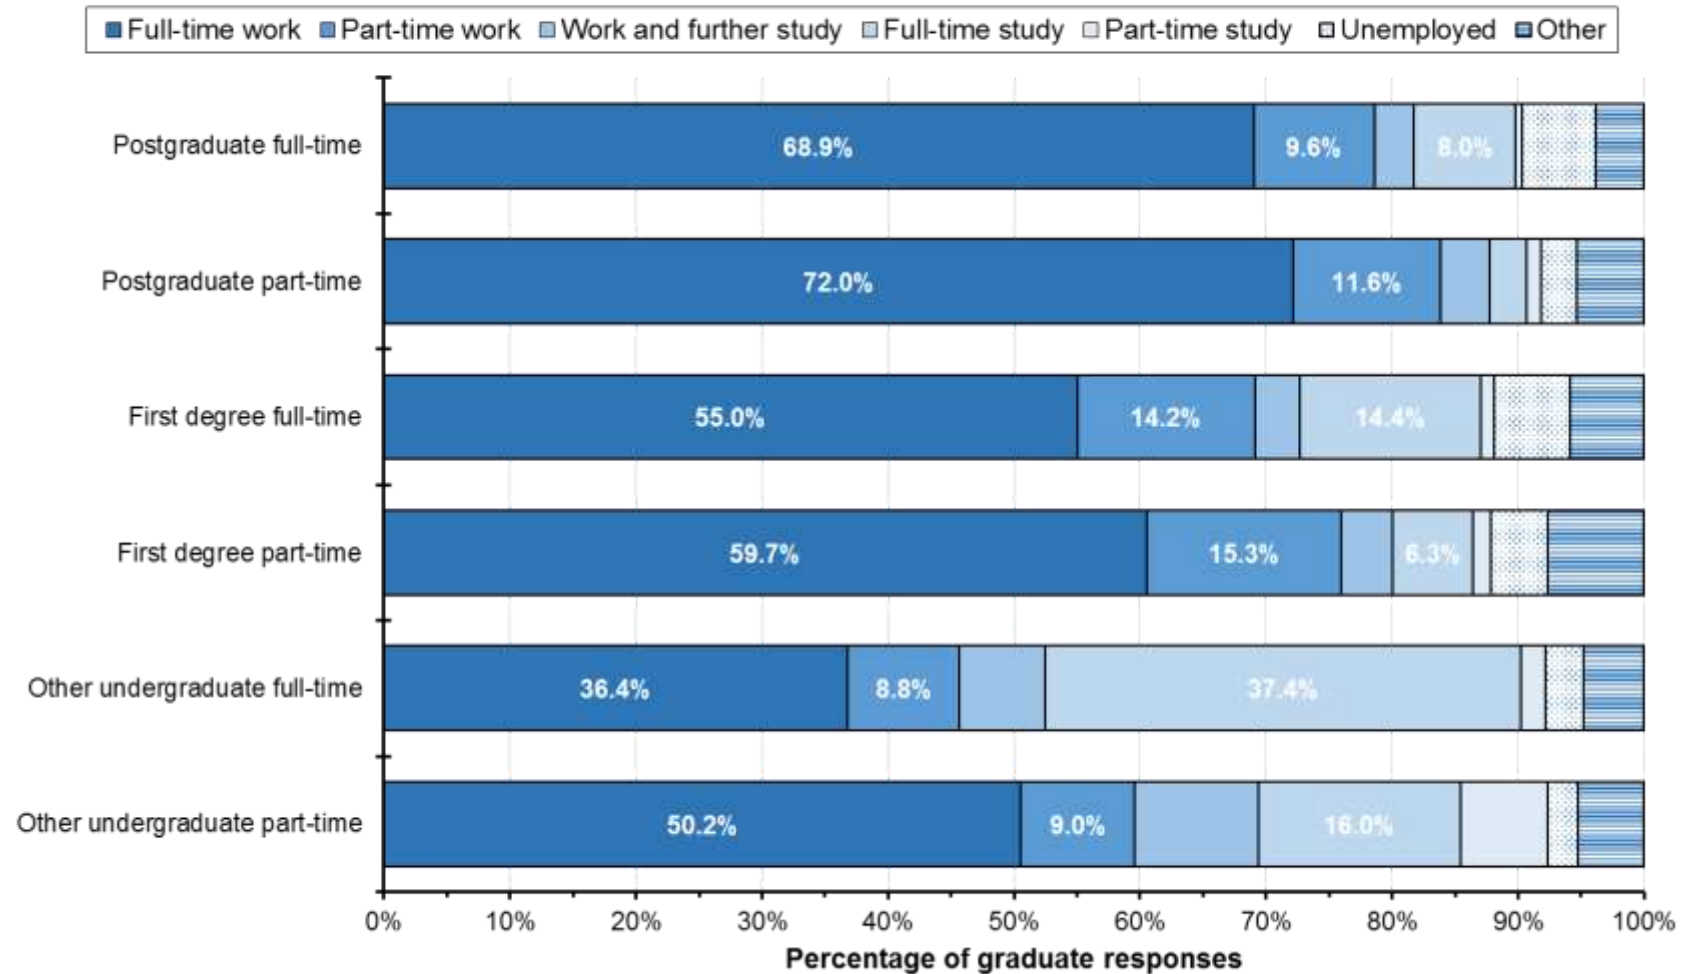

LONDON HIGHER FACTSHEET 2016
FIRST DESTINATIONS OF GRADUATES FROM LONDON 2014/15

Activities of UK and Other EU graduates from
London HEIs by level and mode