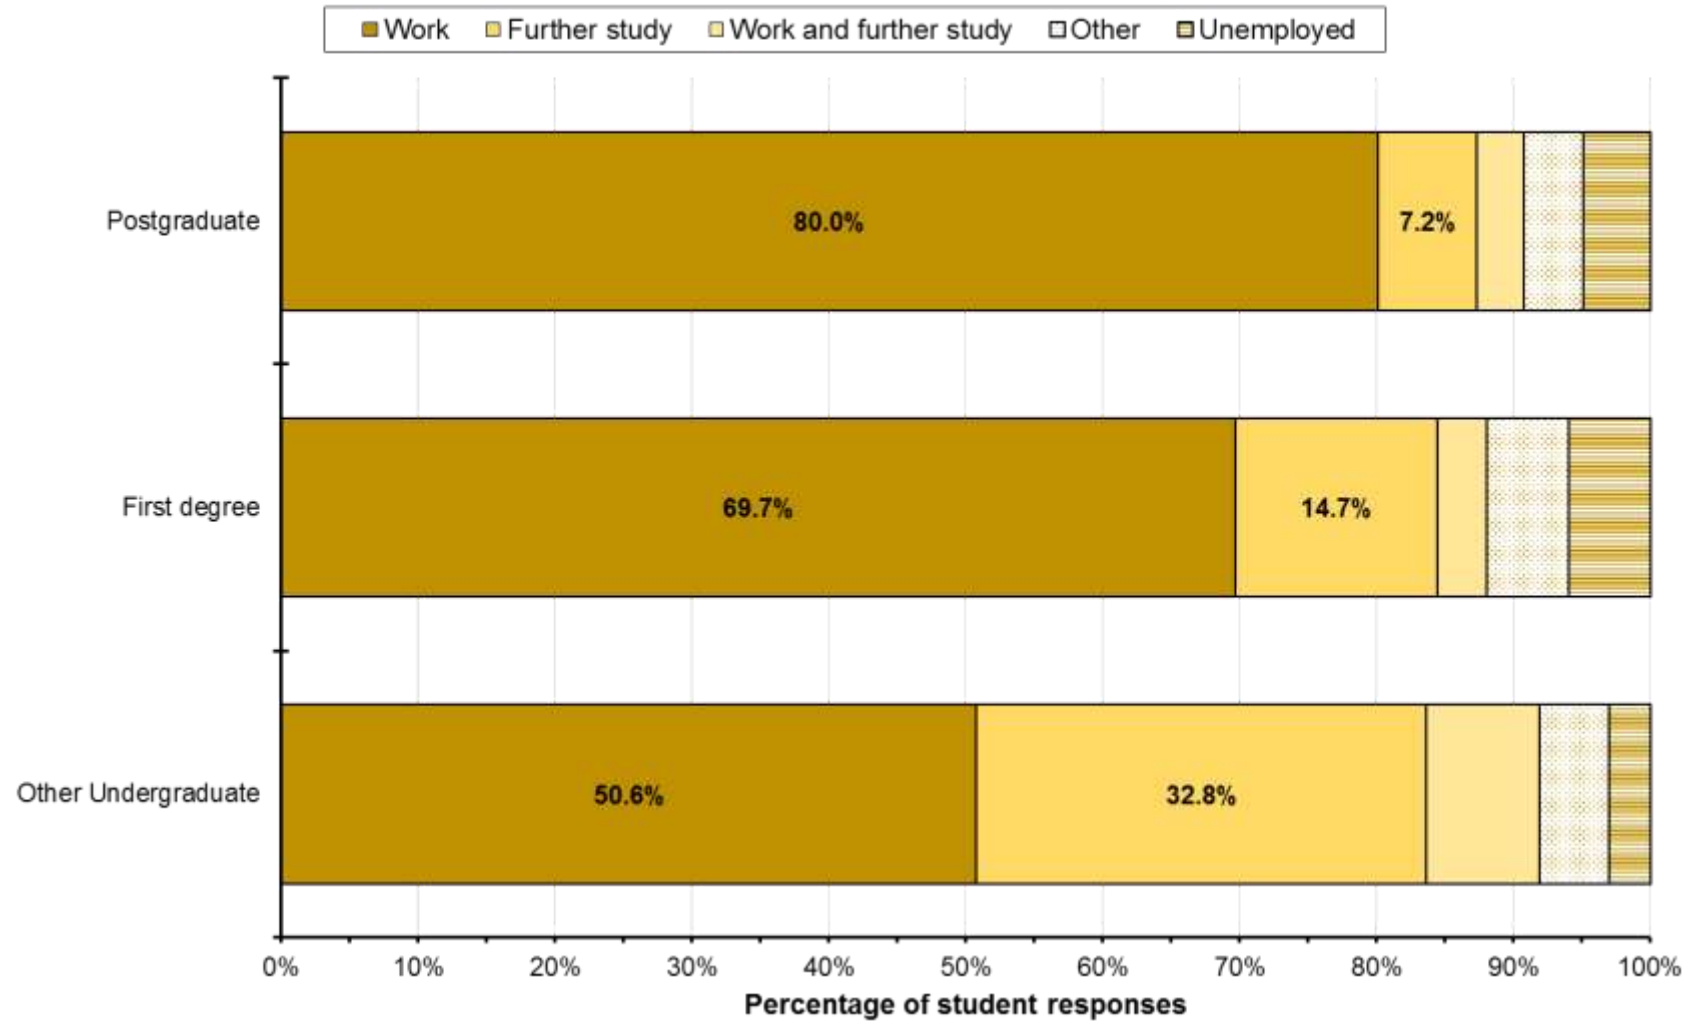

FIRST DESTINATIONS OF GRADUATES FROM LONDON 2014/15

First destinations of UK and Other EU graduates from HEIs in London