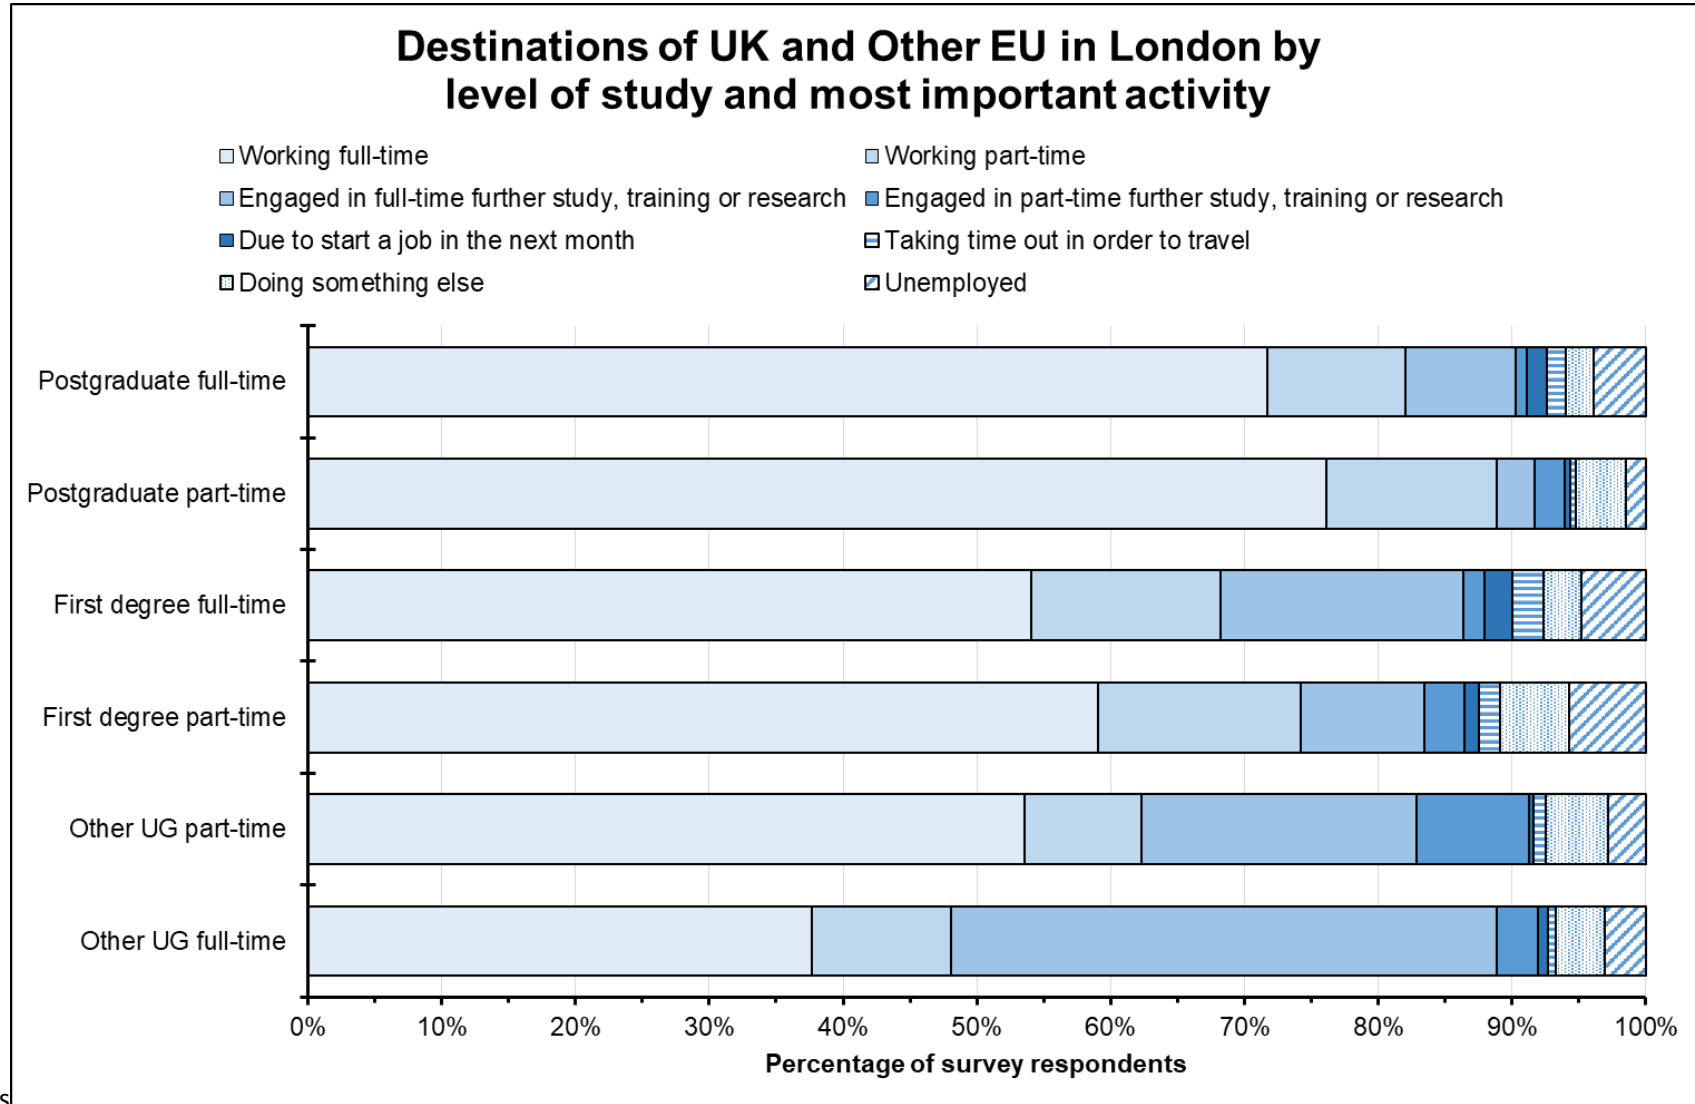

DESTINATIONS OF GRADUATES FROM LONDON IN 2015/16