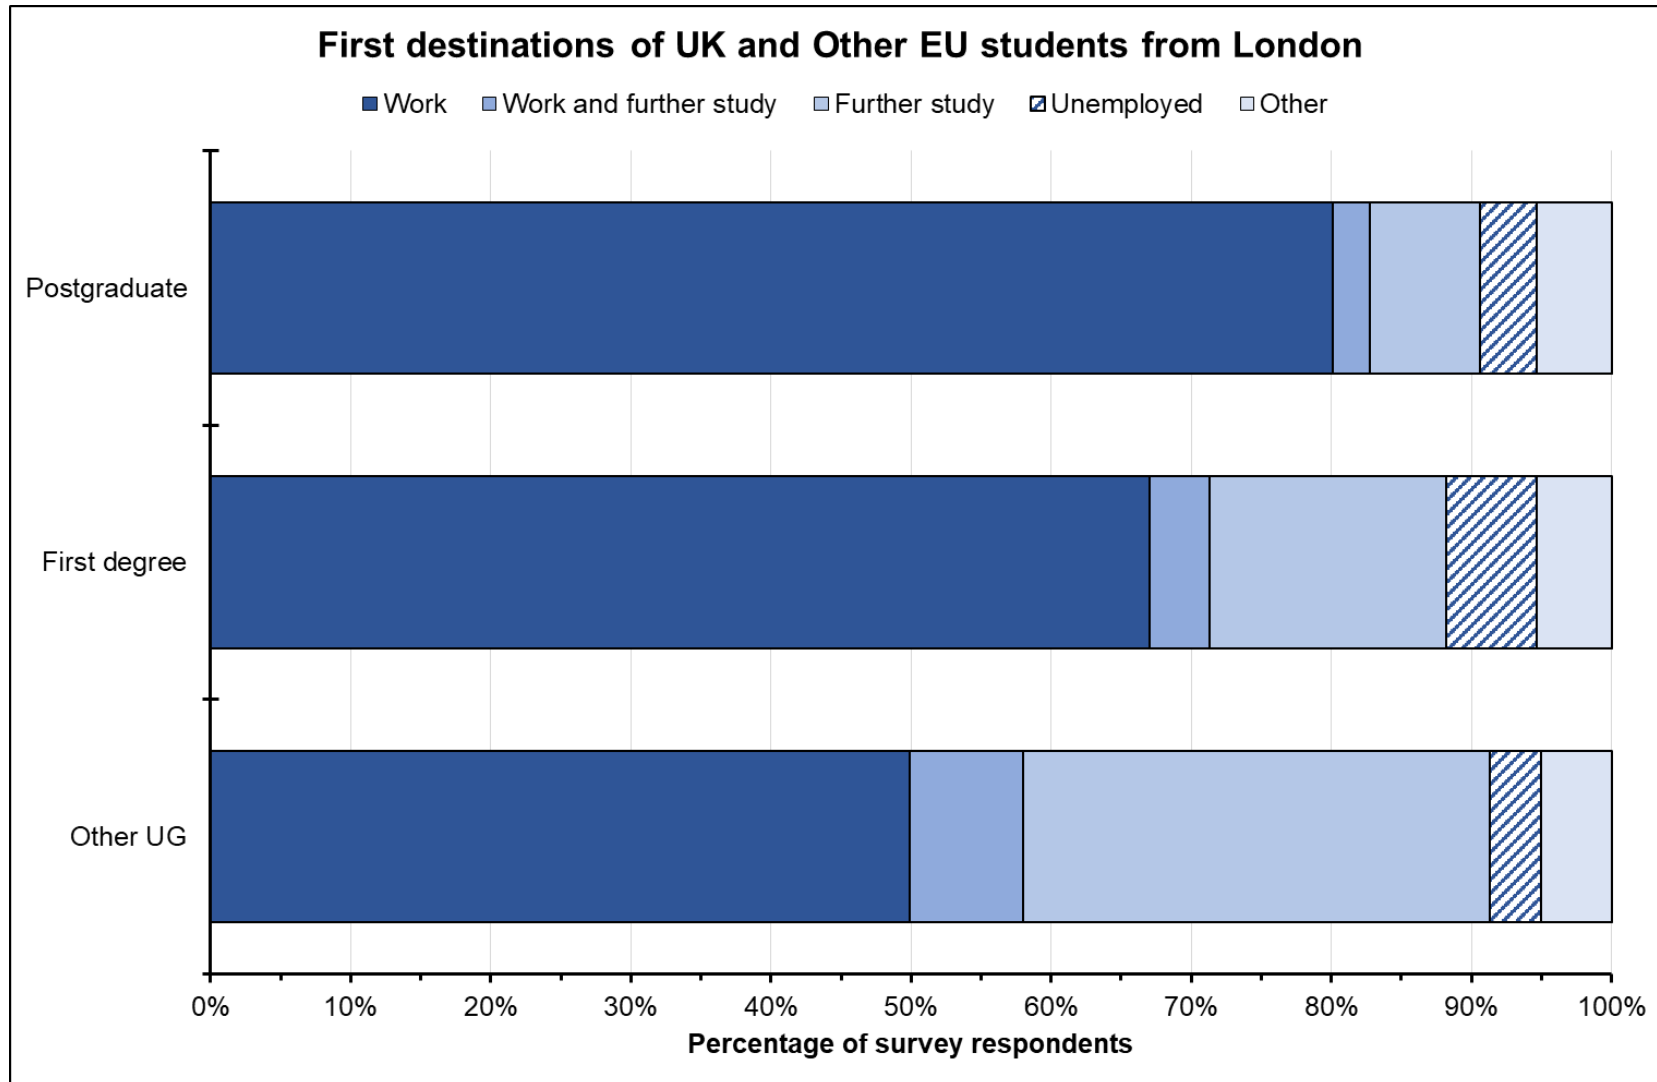

LONDON HIGHER FACTSHEET 2017

DESTINATIONS OF GRADUATES FROM LONDON IN 2015/16