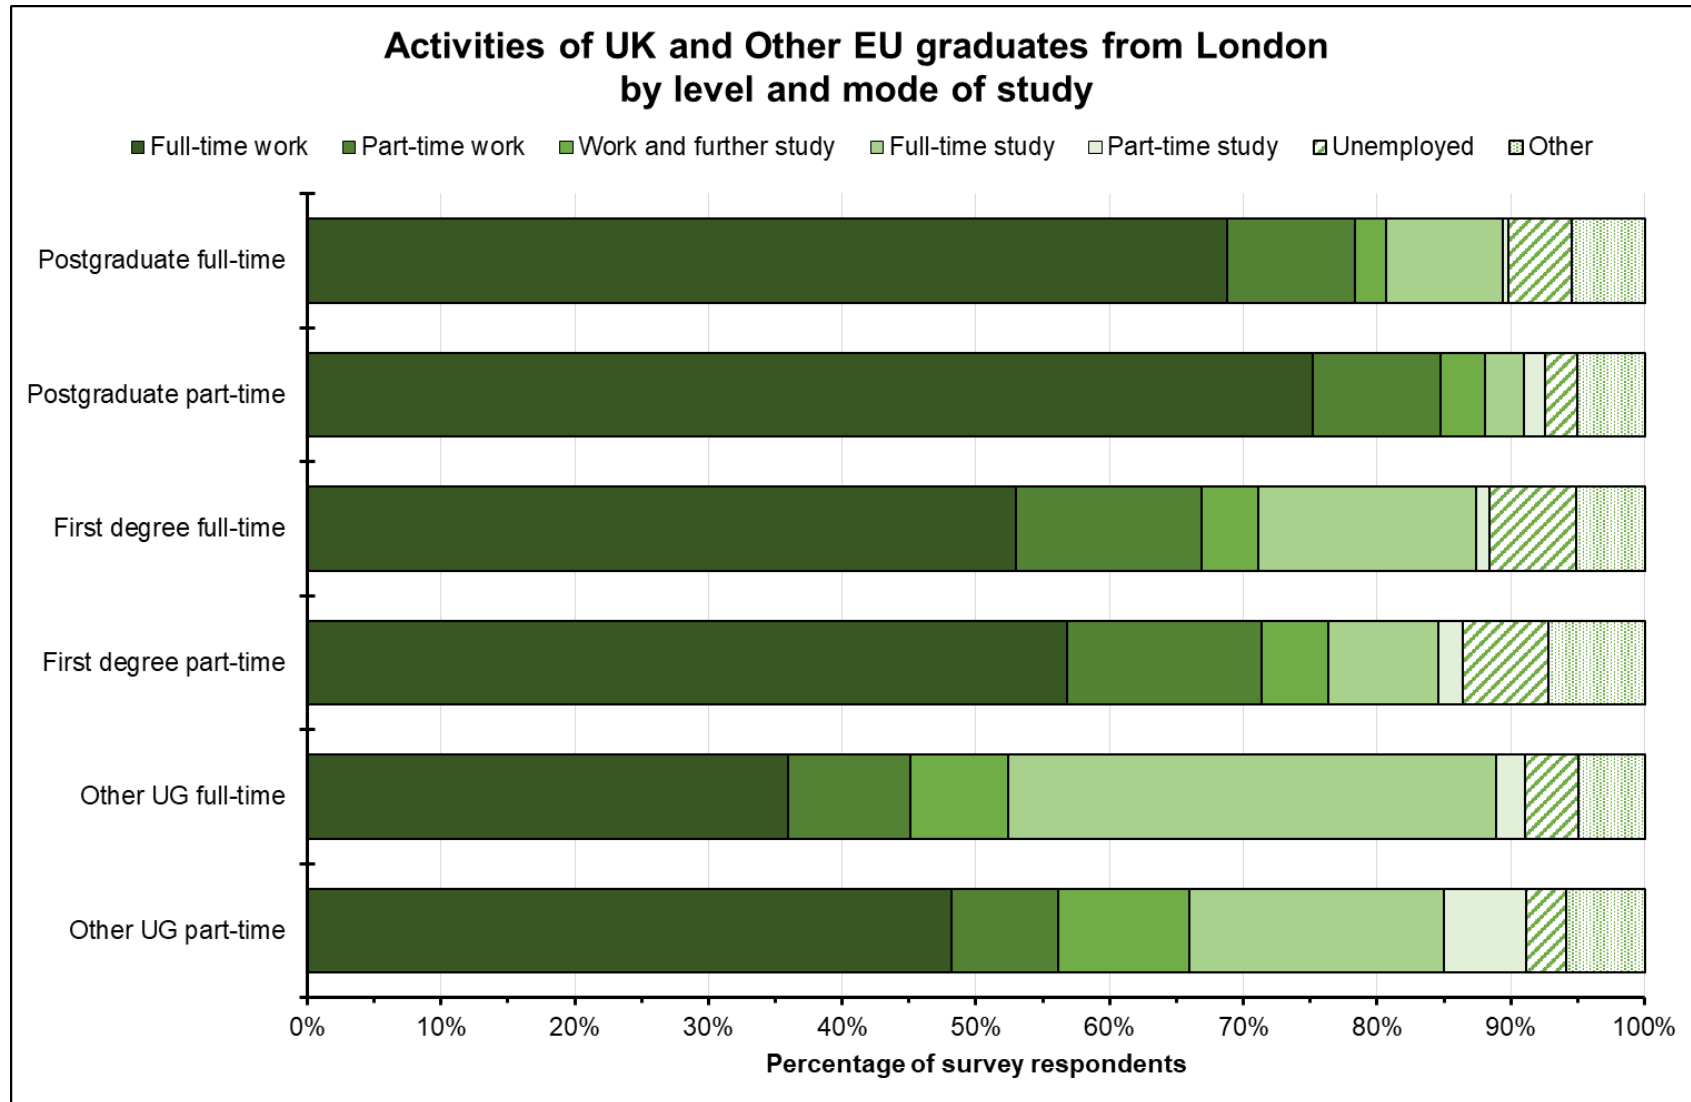

LONDON HIGHER FACTSHEET 2017

DESTINATIONS OF GRADUATES FROM LONDON IN 2015/16