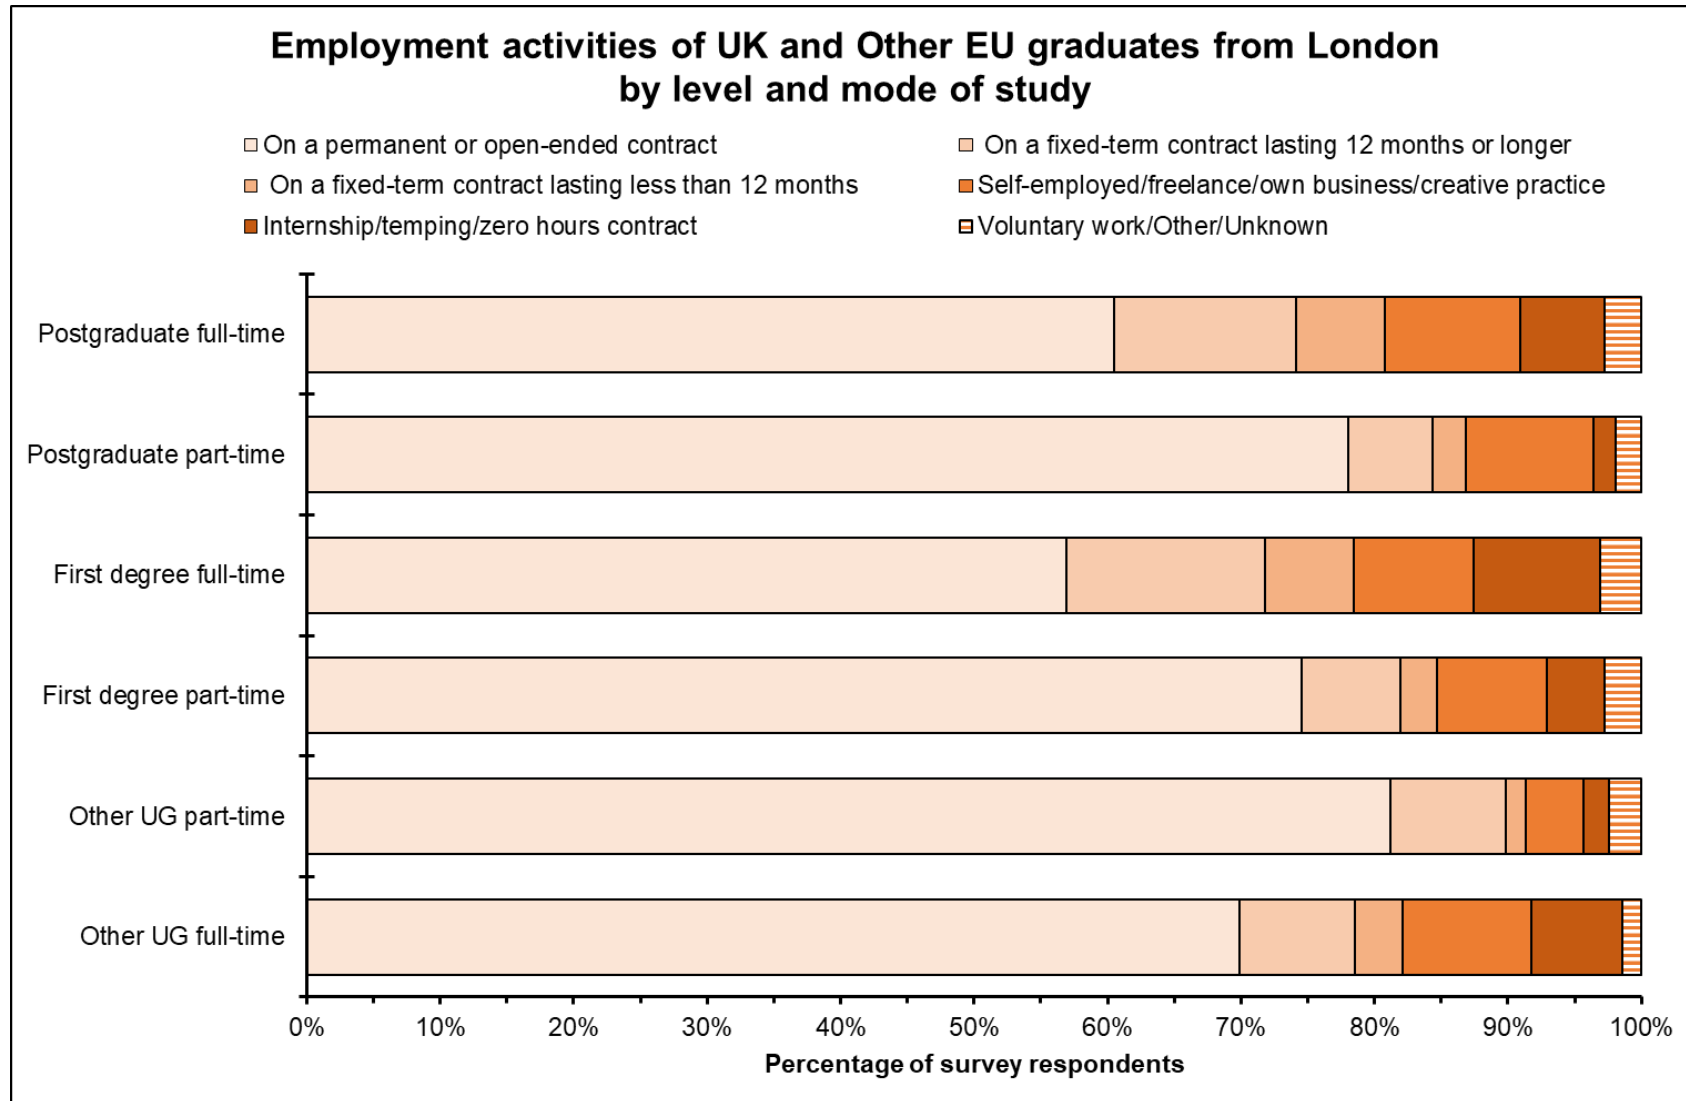

### DESTINATIONS OF GRADUATES FROM LONDON IN 2015/16

1. Graduates are currently surveyed six months after completing their higher education (HE) studies about their initial work or study activities;
2. In the latest survey 163 HE providers in the UK supplied data including 39 HE institutions in London;
3. Nearly 64,000 UK and other EU graduates from London HE institutions responded, forming 16% of all respondents to the survey;
4. In London 71% of respondents were in work, 19% were carrying out further studies or combining work and further study, while 5% were unemployed, but there were differences according to level and mode of study;
5. These figures were similar to [findings for all of the UK](#) where 71% were in work, 21% in further studies or combining work and further study, and 5% unemployed;
6. Unemployment was highest for graduates who had completed their first degree and lowest for postgraduates who had studied part-time;
7. Graduates who had studied part-time were more likely to have permanent or open-ended employment contracts irrespective of level of study;
8. For UK-domiciled graduates who studied in London 71% found employment in the capital, and a further 18% were working in the East or South East;
9. Combining response rates for all London HE institutions indicated the greatest variation in survey responses was with full-time students who had completed non-degree courses followed by postgraduates.

## DESTINATIONS OF GRADUATES FROM LONDON IN 2015/16

# LONDON HIGHER FACTSHEET 2017

## DESTINATIONS OF GRADUATES FROM LONDON IN 2015/16

DESTINATIONS OF GRADUATES FROM LONDON IN 2015/16

DESTINATIONS OF GRADUATES FROM LONDON IN 2015/16

**LONDON HIGHER FACTSHEET 2017**  
**DESTINATIONS OF GRADUATES FROM LONDON IN 2015/16**