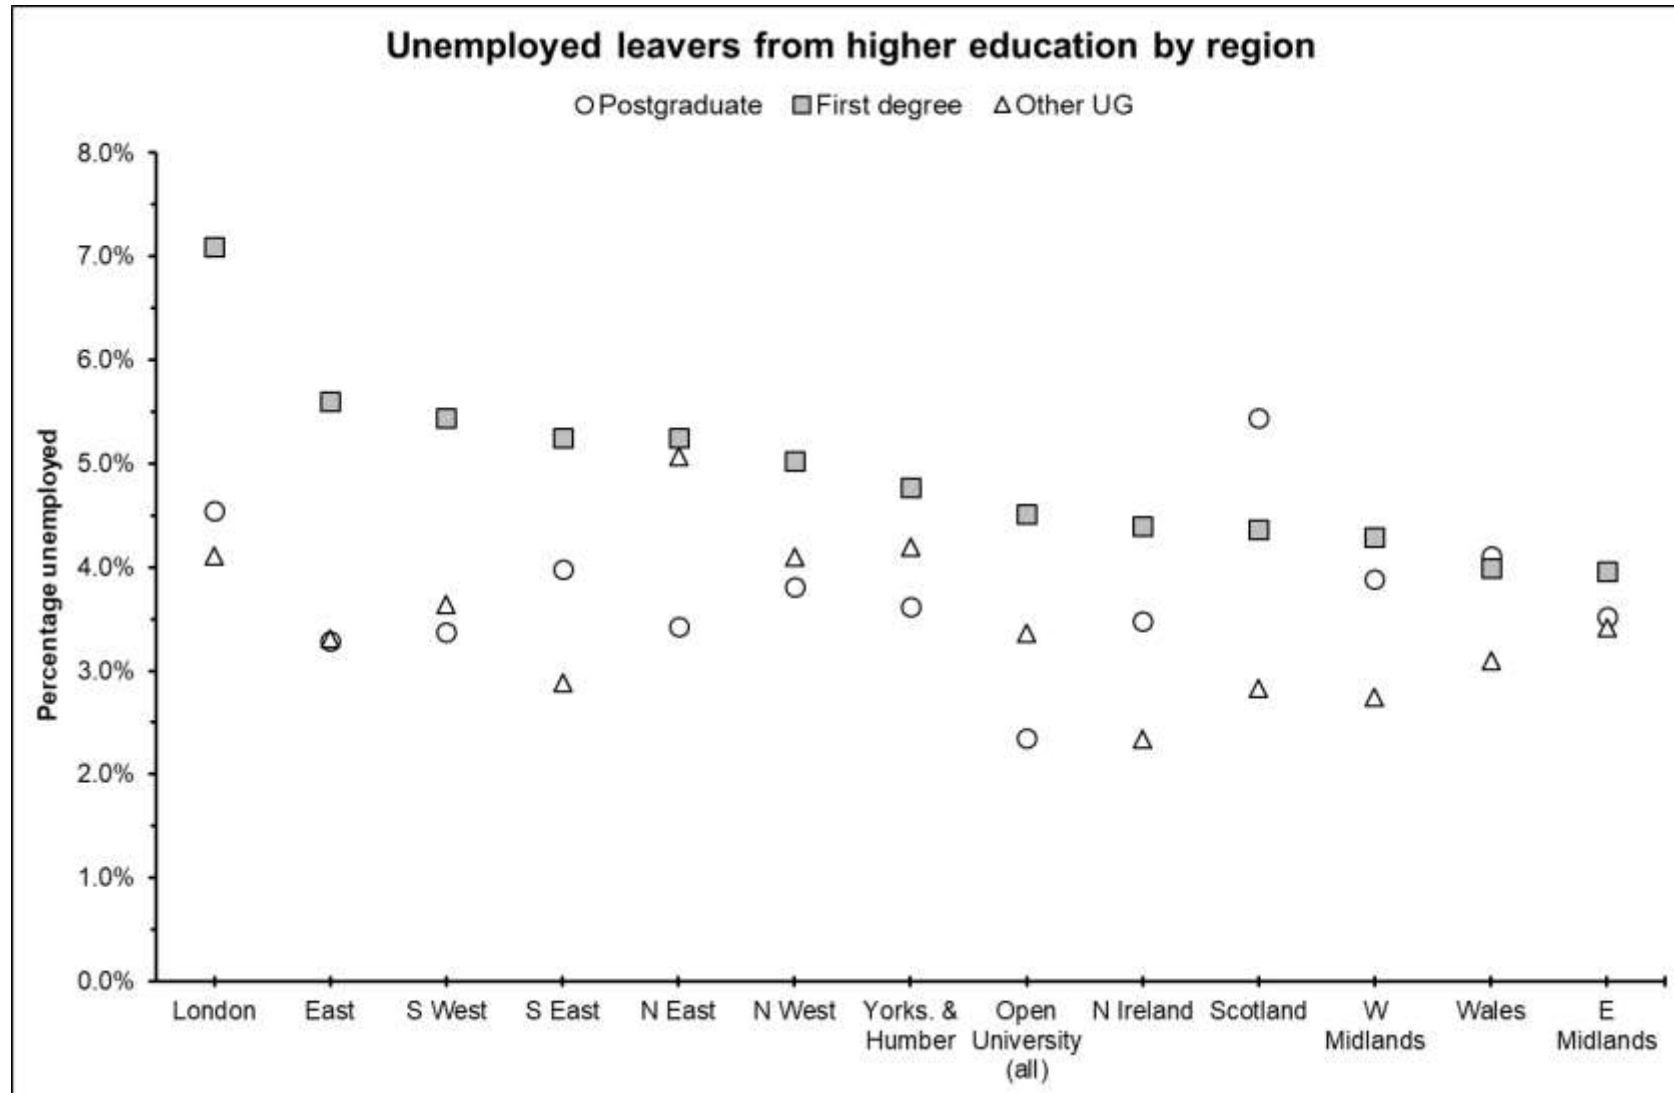

LONDON HIGHER FACTSHEET 2018

DESTINATIONS OF GRADUATES FROM LONDON IN 2016/17

1. Graduates are currently surveyed six months after completing their higher education (HE) studies about their initial work or study activities;
2. In the latest survey 170 HE providers in the UK supplied data including 40 HE institutions in London;
3. Over 65,000 UK and other EU graduates from London HE institutions responded, forming 16% of all respondents to the survey;
4. In London 70% of respondents were in work, 25% were carrying out further studies or combining work and further study while 6% were unemployed, but there were differences according to level and mode of study;
5. These figures were similar to [findings for all of the UK](#) where 71% were in work, 21% in further studies or combining work and further study and 5% unemployed;
6. Unemployment in London was highest for graduates who had completed their first degree;
7. For UK and other EU graduates who studied in London 73% found employment in the capital, and a further 17% were working in the East or South East;
8. Combining response rates for all London HE institutions indicated the greatest variation in survey responses was with students studying part time for postgraduate or non-degree awards.

LONDON HIGHER FACTSHEET 2018

DESTINATIONS OF GRADUATES FROM LONDON IN 2016/17

LONDON HIGHER FACTSHEET 2018
DESTINATIONS OF GRADUATES FROM LONDON IN 2016/17

LONDON HIGHER FACTSHEET 2018
DESTINATIONS OF GRADUATES FROM LONDON IN 2016/17