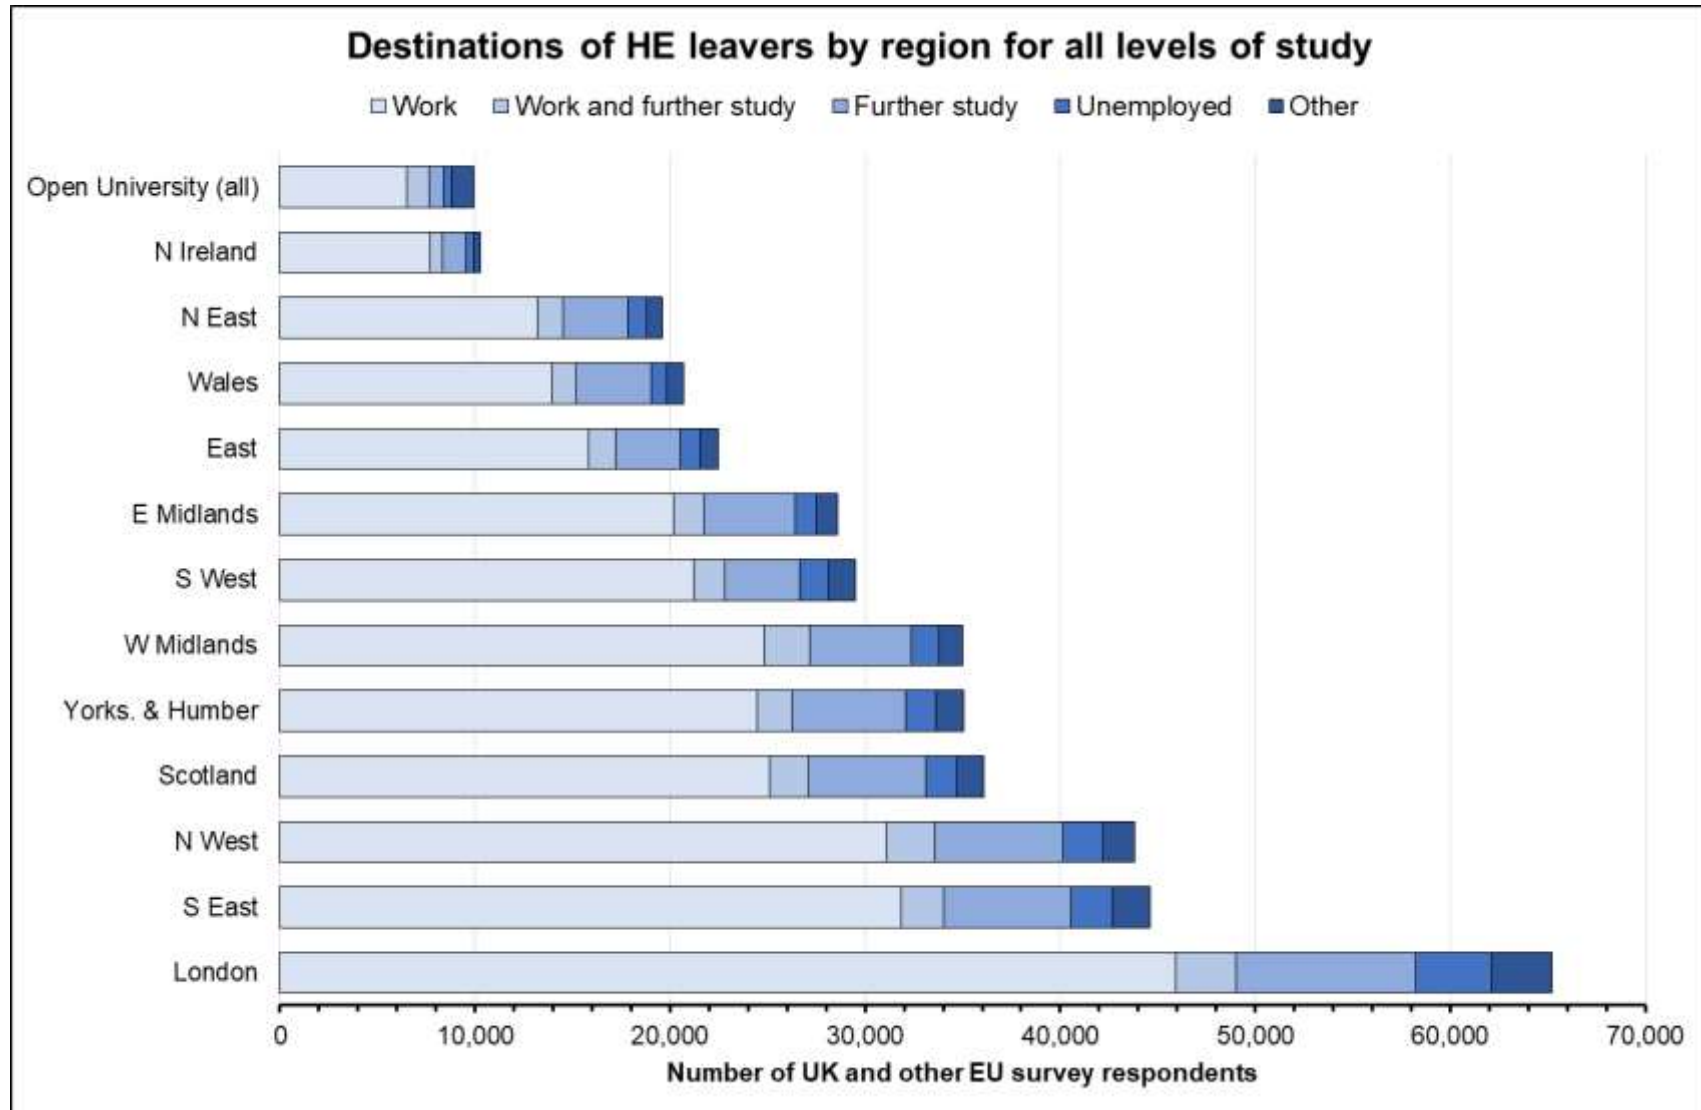

LONDON HIGHER FACTSHEET 2018

DESTINATIONS OF GRADUATES FROM LONDON IN 2016/17