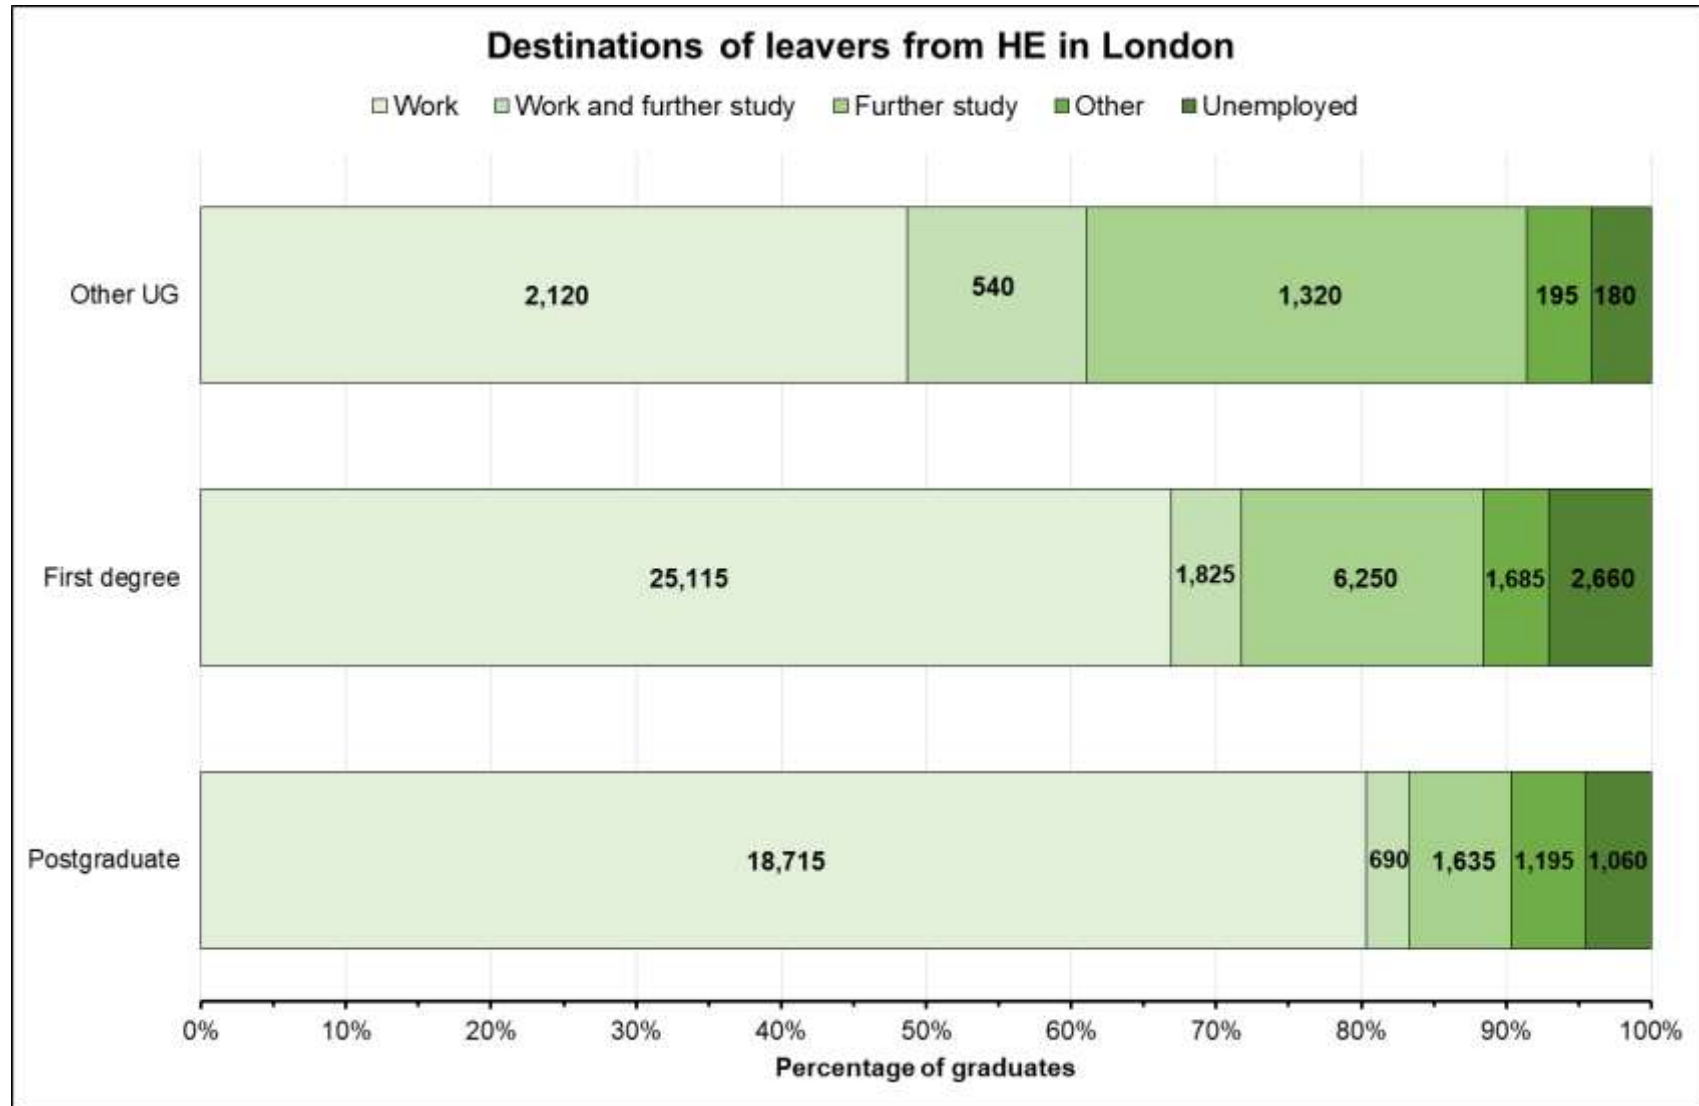

LONDON HIGHER FACTSHEET 2018
DESTINATIONS OF GRADUATES FROM LONDON IN 2016/17