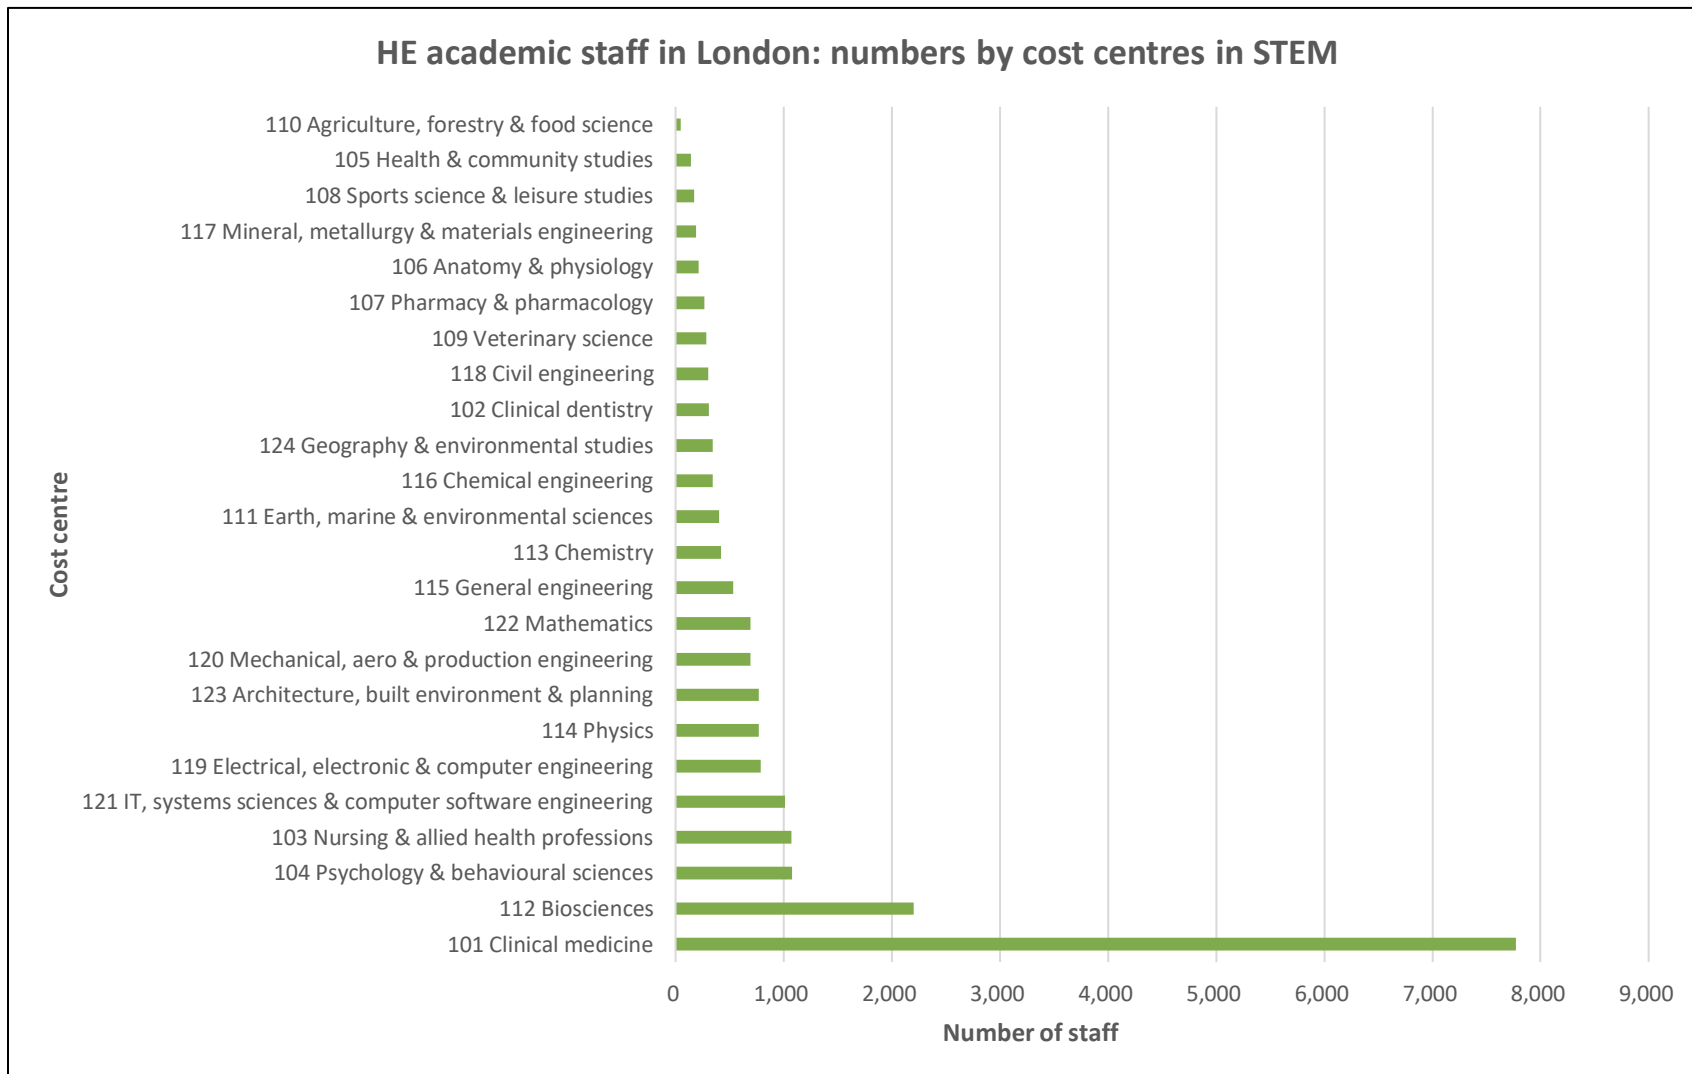

LONDON HIGHER FACTSHEET 2020
STAFF IN HIGHER EDUCATION 2018/2019