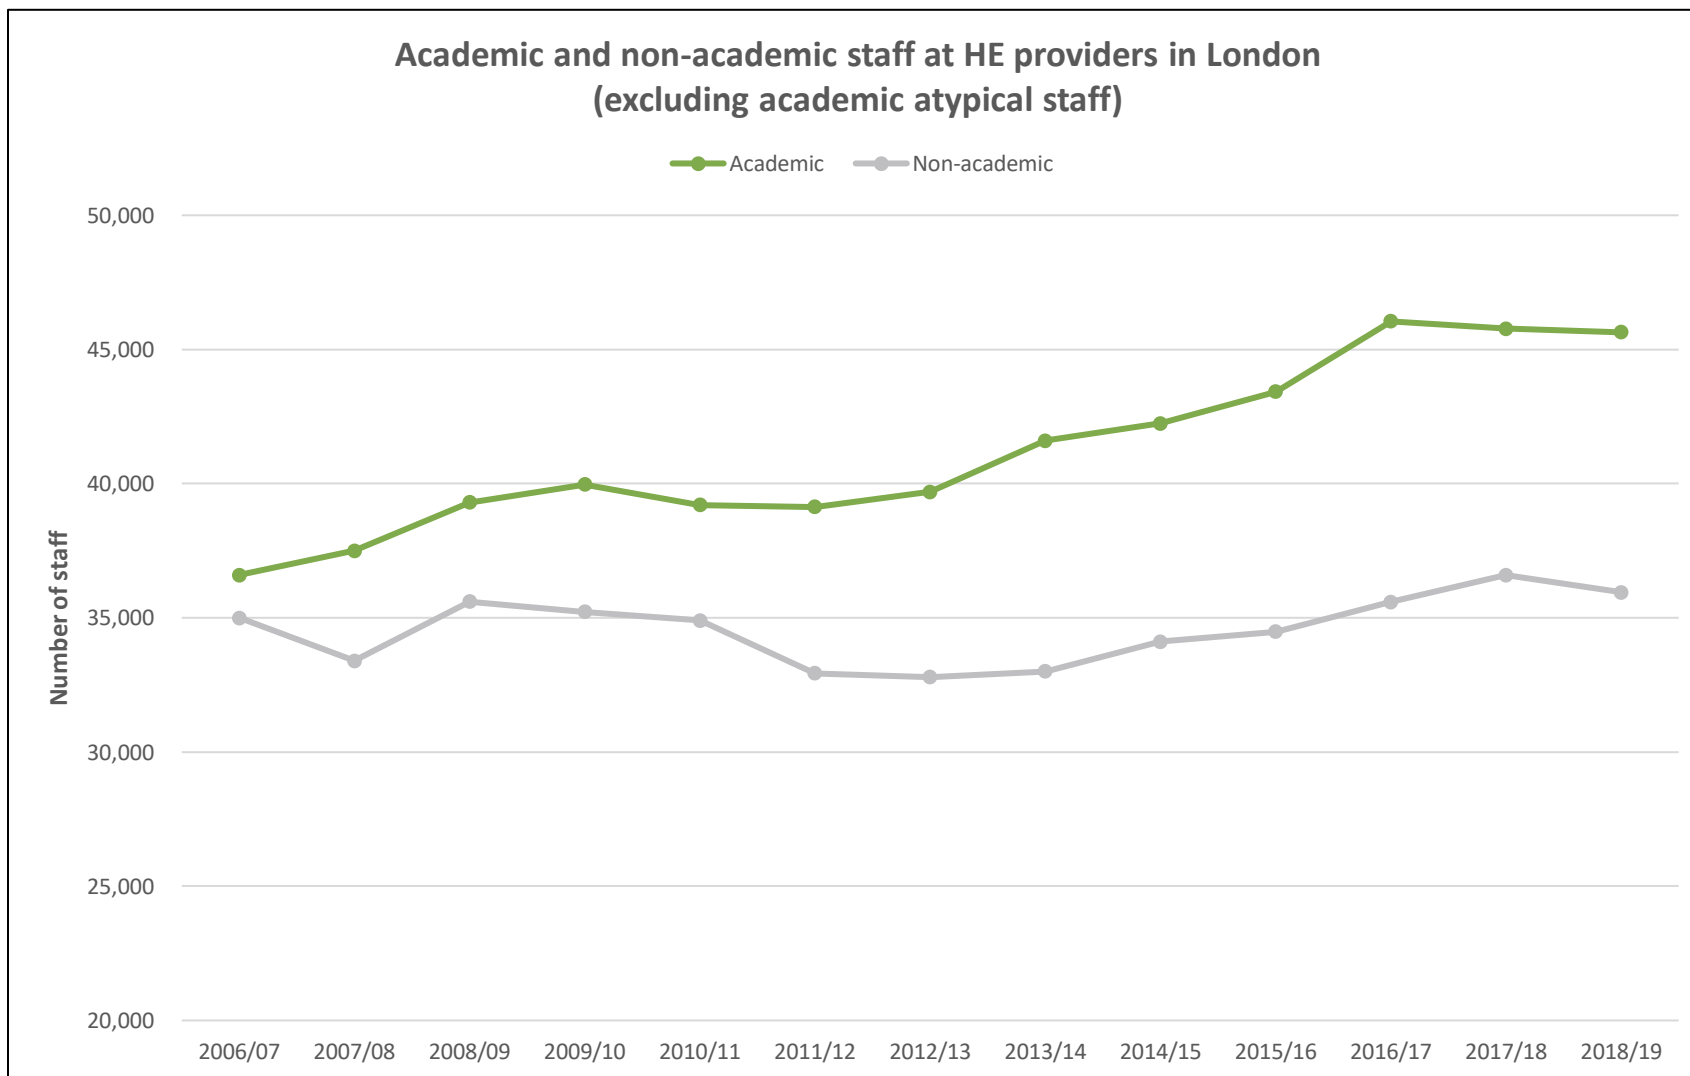

LONDON HIGHER FACTSHEET 2020
STAFF IN HIGHER EDUCATION 2018/2019