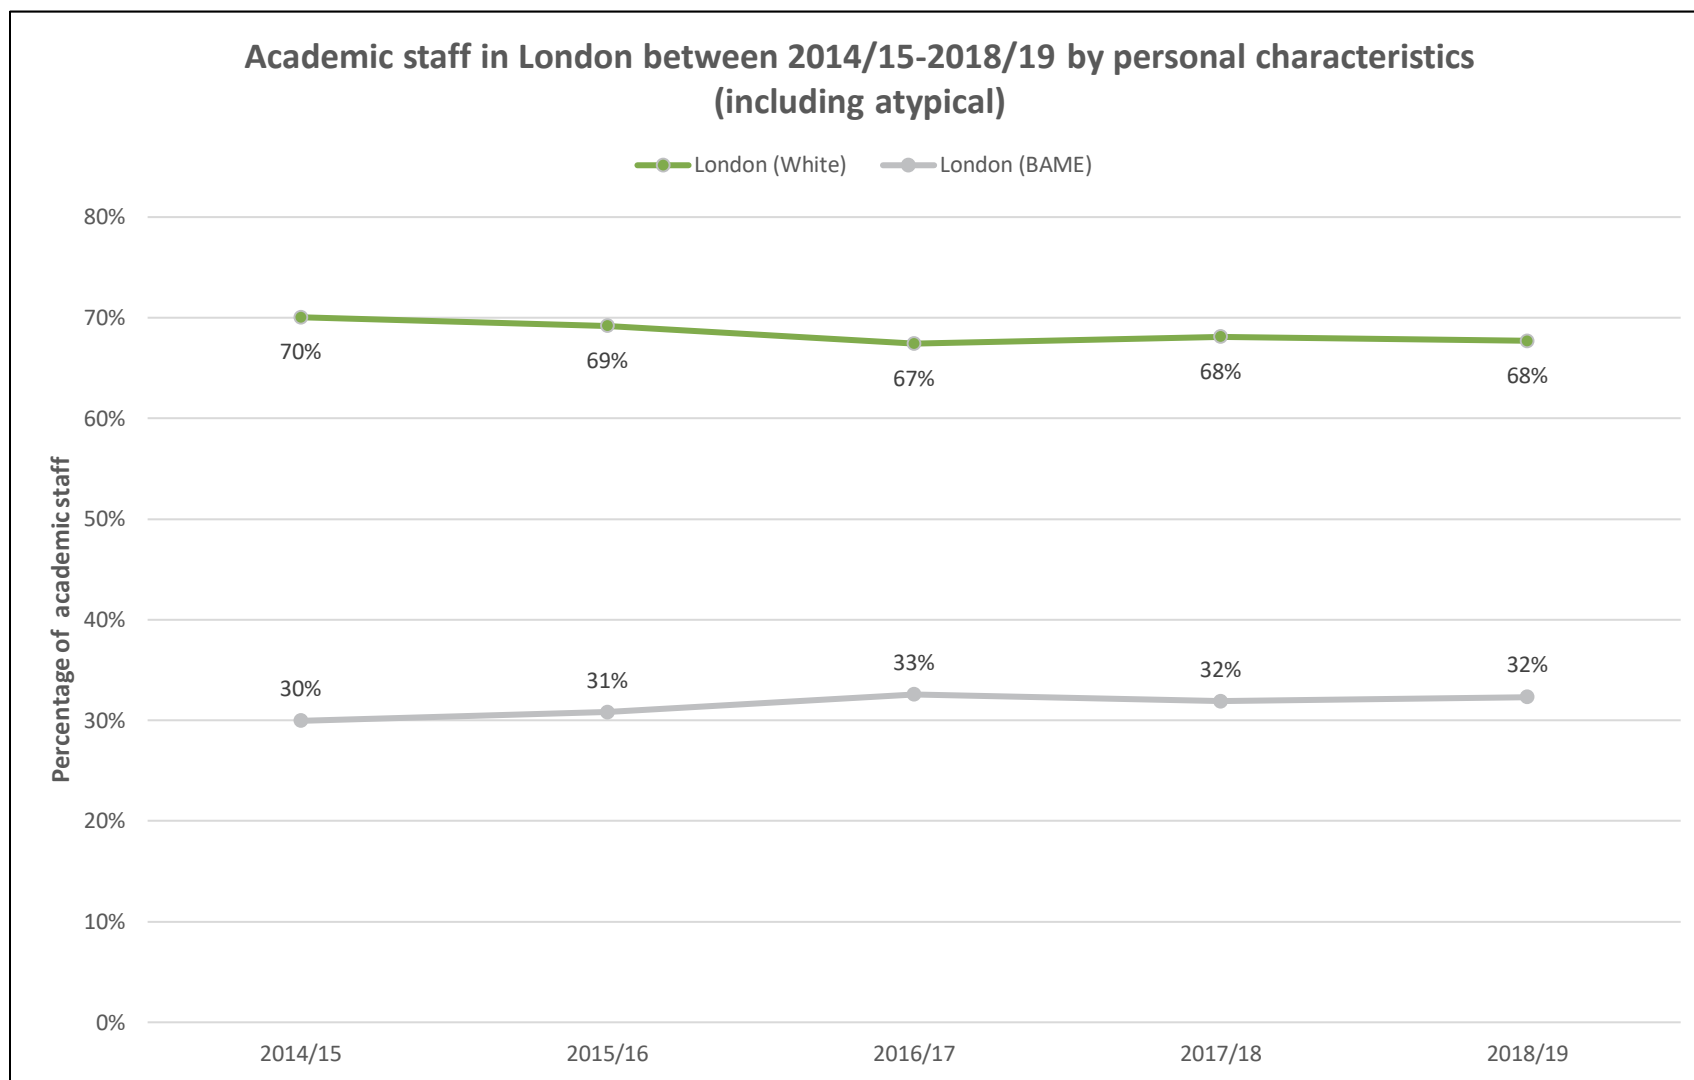

LONDON HIGHER FACTSHEET 2020
STAFF IN HIGHER EDUCATION 2018/2019