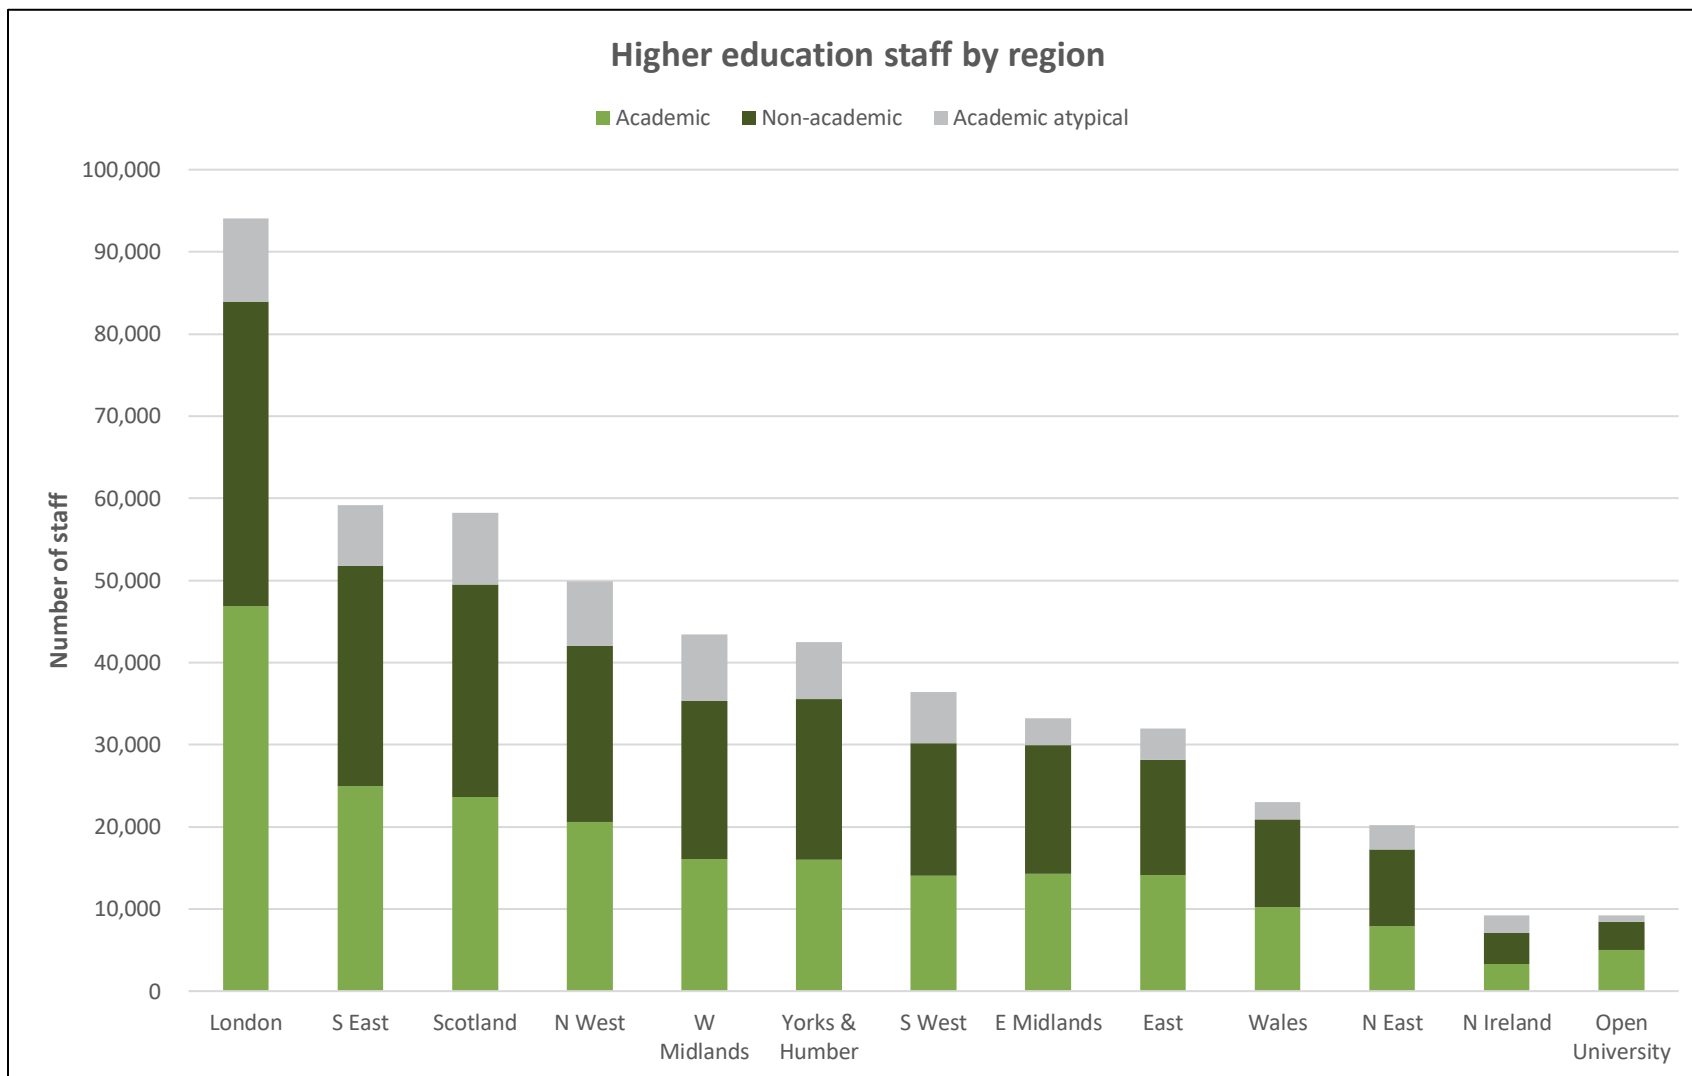

LONDON HIGHER FACTSHEET 2020
STAFF IN HIGHER EDUCATION 2018/2019